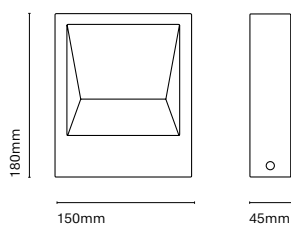

Plaça is a family of wall lights and beacons characterised by their architectural design and unique lighting effect. Its accessories allow to complete the family by transforming the wall lamp into a beacon of different sizes.

Material
Aluminium

Impact protection
IK06

Index protection
IP65

Driver
Included

CRI
> 80

Lifetime
65.000h L80B10

Colour temp.
2700K / 3000K / 4000K

Technology
LED

Guarantee
5 years

Class
I

Voltage
100-240V

Plaça

24430-

24431-

	Colour	CRI/Temp.	Led
24430-	● Y Anthracite	G 80 / 2700K	0 800 lm / 6W
24431-	● X Oxide	C 80 / 3000K	
	● 0 White	N 80 / 4000K