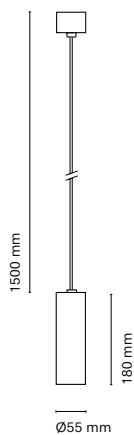

Technology
LED

Guarantee
5 years

Class
I

Voltage
230V

Honeycomb available for
greater visual comfort

06701-
Bcn 50 Air 180 mm

06702-
Bcn 50 Air 260 mm

06703-
Bcn 50 Air 350 mm