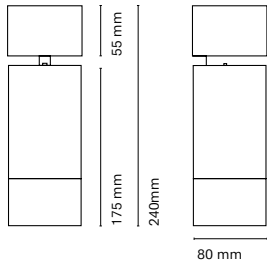

Owwl Surface

26132-

	Colour	CRI/Temp.	Angle	Led	Dimming
26132-	0 White	H 90 / 2700K	Z Zoom 20-60°	2 1900lm / 12W	On-Off
	1 Black	E 90 / 3000K		3 2600lm / 18W	R Edge cut
		F 90 / 4000K		4 3600lm / 25W	N* Dali no-push
		W 90 / 3500K			

* Only 3000 lm