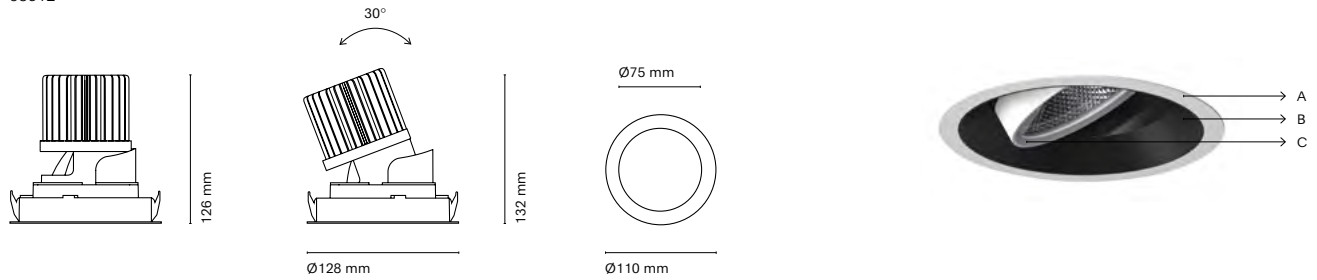

03611-
03612-