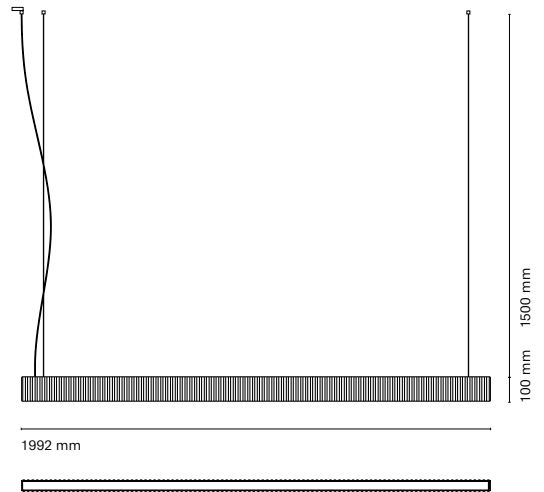

31607-
Dune Suspensión Opal 1992 mm