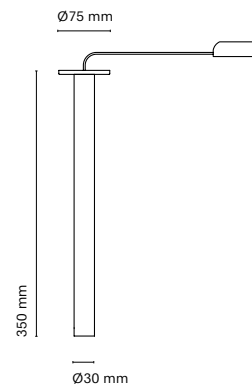

06642-
BCN 30 Down 350 mm
(false ceiling)