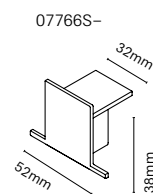

Accessories

07764S-	Right power supply
07765S-	Left power supply
07775S-	Central power supply
07768S-	Internal 90° connector
07767S-	External 90° connector
07766S-	End Cap
07770S-	Suspension kit (1.5m-1 uds)
07771S-	Suspension kit (3m-1 uds)
07704S-	Contact joint

Colour	
0	White
1	Black