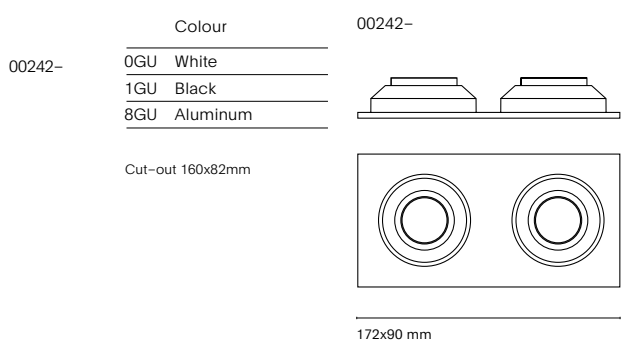

Colour	CRI/Temp.	Angle	Led	Dimming	Index Protection	Emergency
00241-	0 White	H 90 / 2700K	2 20°	0 780 lm / 6W**	- On-Off	- IP20	- No Emergency
	1 Black	E 90 / 3000K	4 40°	1 1070 lm / 9W	R* Edge Cut	P IP65	EM Kit 1h
	8 Aluminum	F 90 / 4000K	6 60°	2 1400 lm / 13W	D* Dali push		
		D* 90 / 18-30K			B Bluetooth		
				M Matter			

* Dim to warm (1800K - 3000K): Only available with 6W dimmable version.
** Dim to warm 635lm / 6W

	Colour	CRI/Temp.	Angle	Led	Dimming	Index Protection	Emergency
00242-	0 White	H 90 / 2700K	2 20°	0 2x 780 lm / 6W**	- On-Off	- IP20	- No Emergency
	1 Black	E 90 / 3000K	4 40°	1 2x 1070 lm / 9W	R* Edge Cut	P IP65	EM Kit 1h
	8 Aluminum	F 90 / 4000K	6 60°	2 2x 1400 lm / 13W	D* Dali push		
		D* 90 / 18-30K			B Bluetooth		
				M Matter			

* Dim to warm (1800K - 3000K): Only available with 6W dimmable version.
** Dim to warm 635lm / 6W