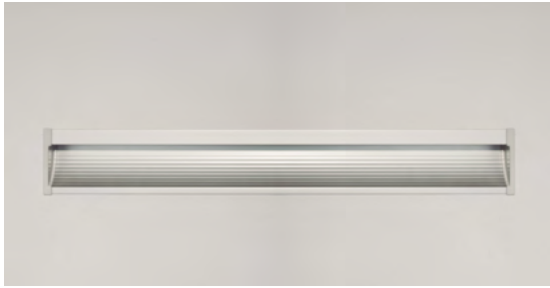

15652

Wall profile

ES Perfil pared
FR Profil du mur
IT Profilo a parete

Material
AL6063-T5

Application
Recessed

Inner dimension
14.2 mm

Maximum power
20W