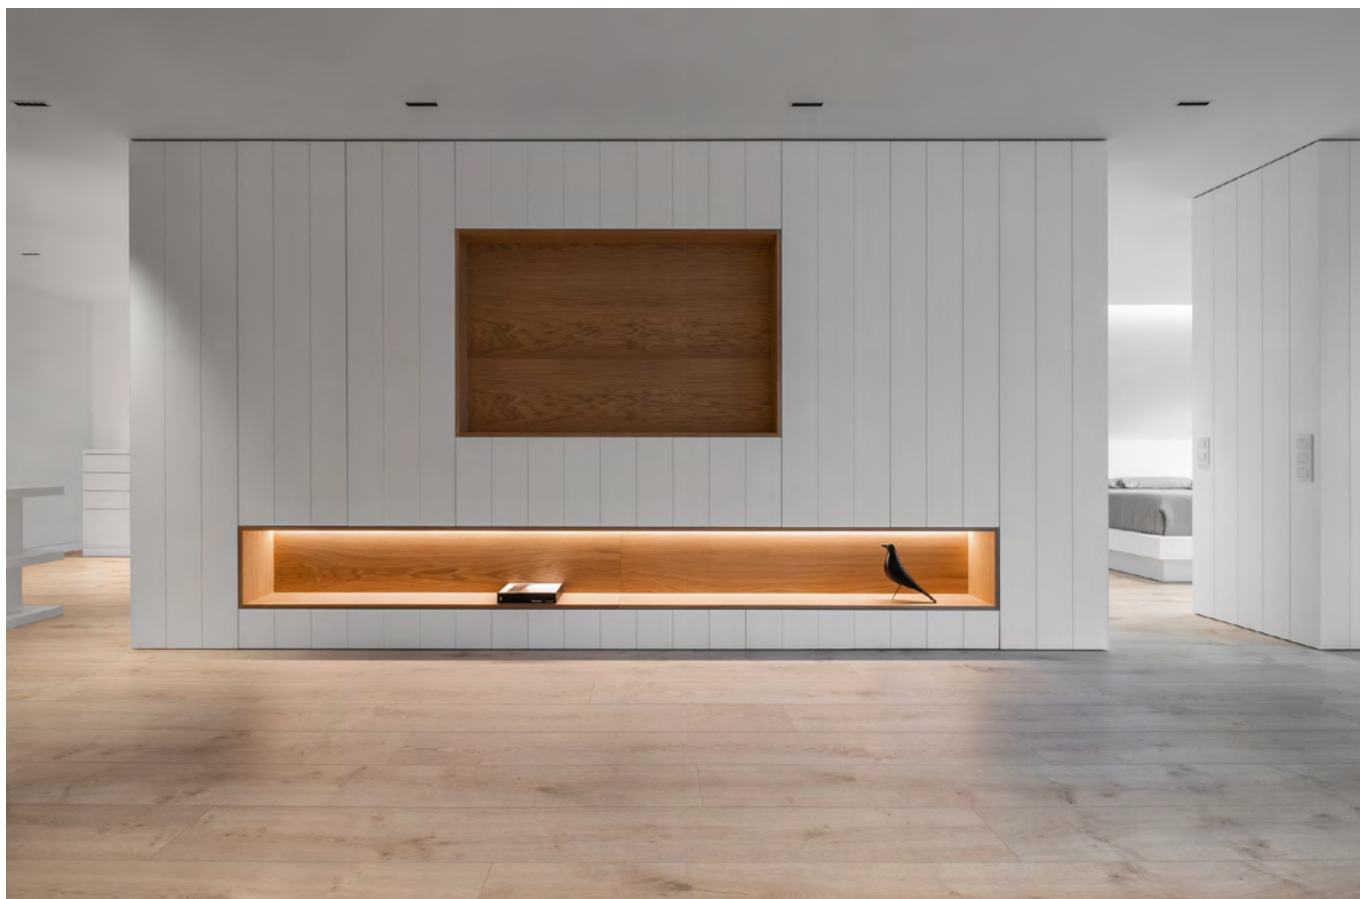

Apartment in Sabadell by Exitprojectes Arquitectos.
Photography by Eugeni Aguiló