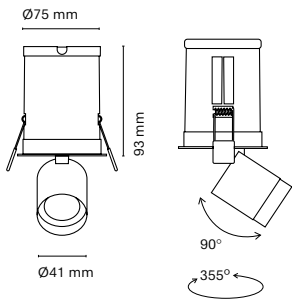

Colour	CRI/Temp.	Angle	Led	Dimming	Emergency
06812-	0 White	H 90 / 2700K	1 15°	0 600 lm / 6W	- On-Off	- No Emergency
	1 Black	E 90 / 3000K	2 24°	1 900 lm / 9W	D Dali push	EM Kit 1h
		F 90 / 4000K	3 36°		B Bluetooth	
		4 50°	M Matter			

Accessories

06891- Honeycomb