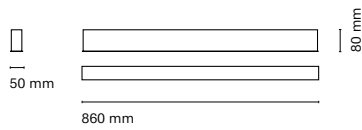

16213-
Infinity Microprismatic IP43 860mm

16204-
Infinity Frame Opal IP43 1140mm