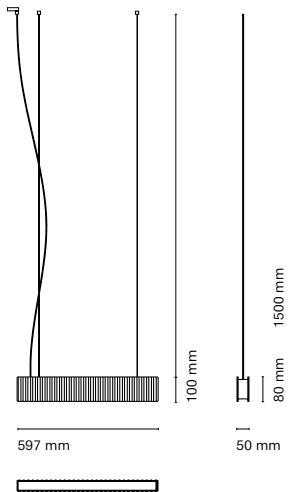

31602-
Dune Suspensión Opal 597 mm