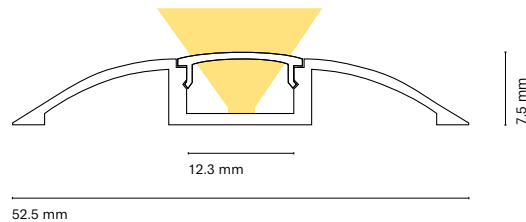

Colour	Lenght	
15654-	8 Silver	200	200 cm
		150	150 cm
		100	100 cm
		050	50 cm

Accessories

		Lenght	
15695-	Transparent diffuser (loss by diffuser 5%)	200	200 cm
15694-	Opal diffuser (loss by diffuser 30%)	150	150 cm
		100	100 cm
		050	50 cm
15691-	End cap profile whit hole		
15692-	End cap profile whitout hole		

15695-

15694-

15691-
15692-

Accessories

		Lenght	
22303-	Transparent diffuser (loss by diffuser 5%)	200	200 cm
22304-	Opal diffuser (loss by diffuser 30%)	150	150 cm
		100	100 cm
		050	50 cm
15678-	End cap profile whit hole		
15679-	End cap profile whitout hole		

22303-
22304-