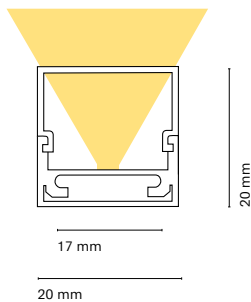

Colour	Lenght	
15667-	8 Silver	200	200 cm
		150	150 cm
		100	100 cm
		050	50 cm

15654