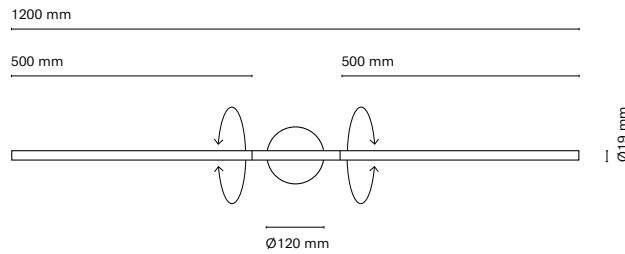

* Black canopy

31175-
Line Wall Vertical 600 mm

31177-
Line Wall Vertical 850 mm

31182-
Line Wall Horizontal Double 600 mm

31185-
Line Wall Horizontal Double 1200 mm

	Colour	CRI/Temp.	Led	Dimming
31175-	0 White	H 90 / 2700K	1 1440lm / 9,6W	On-Off
	1 Black	E 90 / 3000K		
	7 Satin Nickel	F 90 / 4000K		
	D Gold			