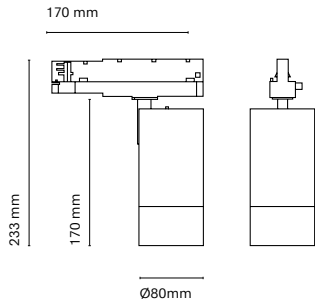

26111-
26112-
26113-
Owwl