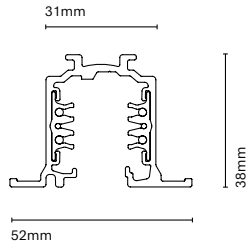

07790S-	Track 100cm
07755S-	Track 200cm
07756S-	Track 300cm

Colour	
0	White
1	Black

Accessories

07764S-	Right power supply
07765S-	Left power supply
07775S-	Central power supply
07768S-	Internal 90° connector
07767S-	External 90° connector
07766S-	End Cap
07770S-	Suspension kit (1.5m-1 uds)
07771S-	Suspension kit (3m-1 uds)
07704S-	Contact joint