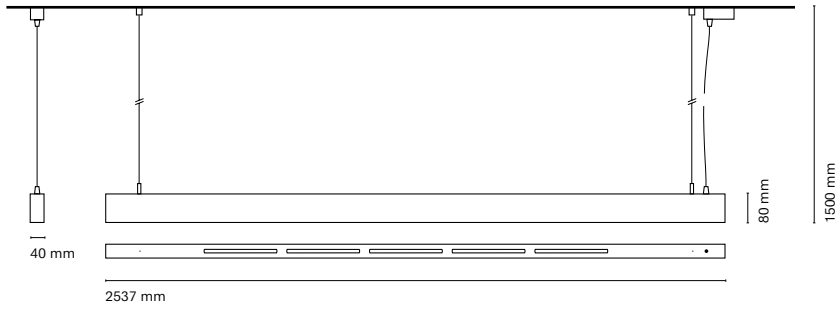

16309-
Infinity Up&Down Opal 2537 mm

16319-
Infinity Up&Down Microprismatic 2537 mm