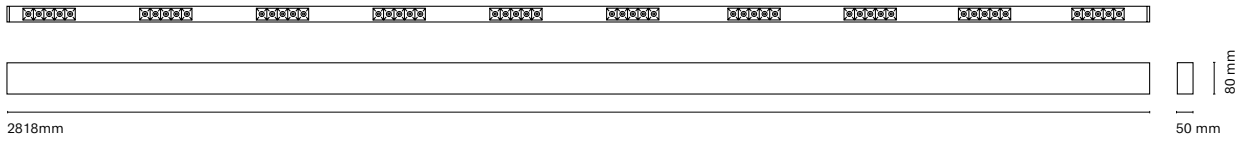

Colour	CRI/Temp.	Angle	Led	Dimming	Emergency
16607-	0 White	H 90 / 2700K	1 12°	5 4340 lm / 35W	- On-Off	- No emergency
16617- *	1 Black	E 90 / 3000K	3 34°	8 7350 lm / 70W	D Dali push	EM 1H Kit
16707-	2 Grey	F 90 / 4000K	4 48°		B Bluetooth	
					I* Intelligent	
	Colour	CRI/Temp.	Angle	Led	Dimming	Emergency
16608-	0 White	H 90 / 2700K	1 12°	5 4960 lm / 40W	- On-Off	- No emergency
16618- *	1 Black	E 90 / 3000K	3 34°	9 8400 lm / 80W	D Dali push	EM 1H Kit
16708-	2 Grey	F 90 / 4000K	4 48°		B Bluetooth	
					I* Intelligent	
	Colour	CRI/Temp.	Angle	Led	Dimming	Emergency
16609-	0 White	H 90 / 2700K	1 12°	6 5580 lm / 45W	- On-Off	- No emergency
16619- *	1 Black	E 90 / 3000K	3 34°	9 6450 lm / 90W	D Dali push	EM 1H Kit
16709-	2 Grey	F 90 / 4000K	4 48°		B Bluetooth	
					I* Intelligent	
	Colour	CRI/Temp.	Angle	Led	Dimming	Emergency
16610-	0 White	H 90 / 2700K	1 12°	7* 6200 lm / 50W	- On-Off	- No emergency
16620- *	1 Black	E 90 / 3000K	3 34°	9 10500 lm / 100W	D Dali push	EM 1H Kit
	2 Grey	F 90 / 4000K	4 48°		B Bluetooth	
					I* Intelligent	

• Customization options available under request:
Special colors (minimum units)

* Asterisk indicates combination Intelligent