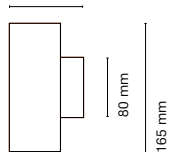

110-120V

Corvus Wall

CO007E-0

CO007E-1

90 mm

Ø65 mm

Colour
Spotlight / Reflector

CO007E-0