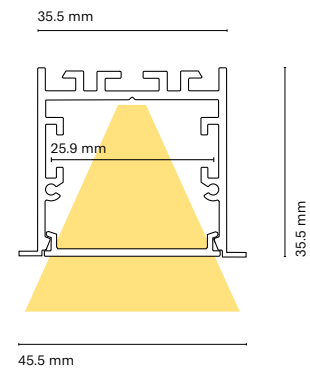

Inner dimension
25 mm

Maximum power
42W

	Colour	Lenght	
15850-	0 White	200	200 cm
		150	150 cm
		100	100 cm
		050	50 cm

Accessories

		Lenght	
15841-	Opal diffuser (loss by diffuser 30%)	200	200 cm
		150	150 cm
		100	100 cm
		050	50 cm