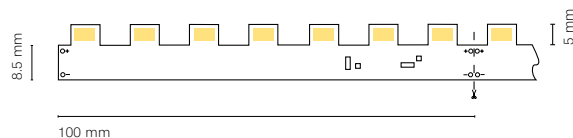

Recommended length (max.) 6 m

Profile Essential

Dimension 5000x8x2mm

Cut 100 mm / 7 LED

6 m Essential 100 mm 3 years

ES
Tira LED flexible esquinera IP20.

FR
Bande LED flexible d'angle IP20.

IT
Striscia LED flessibile ad angolo IP20