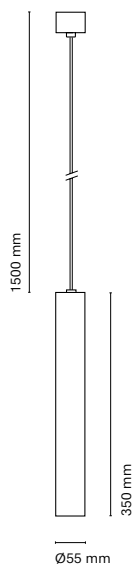

Technology
LED

Guarantee
5 years

Class
I

Voltage
230V

Honeycomb available for
greater visual comfort

06701-
Bcn 50 Air 180 mm

06702-
Bcn 50 Air 260 mm

06703-
Bcn 50 Air 350 mm