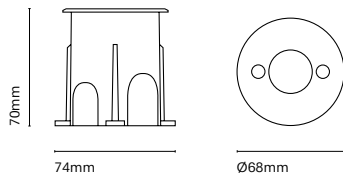

24001-

24002-

24003-

24004-

	Colour	CRI/Temp.	Angle	Led
24001-	8 Aluminium	C 90 / 3000K	1 12°	0 180 lm / 3W
24002-		N 90 / 4000K	2 24°	
			3 36°	

	Colour	CRI/Temp.	Led
24003-	8 Aluminium	C 90 / 3000K	0 180 lm / 3W
24004-		N 90 / 4000K	

Cable 5m

09226- Driver 700mA / 4W, 100-277V (49x27x20mm)

Must be installed inside a waterlight junction box.