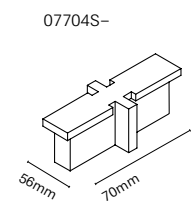

Accessories

07764S-	Right power supply
07765S-	Left power supply
07775S-	Central power supply
07768S-	Internal 90° connector
07767S-	External 90° connector
07766S-	End Cap
07770S-	Suspension kit (1.5m-1 uds)
07771S-	Suspension kit (3m-1 uds)
07704S-	Contact joint

Colour	
0	White
1	Black