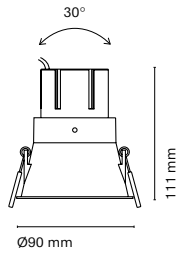

13 W

Cut-out 85mm