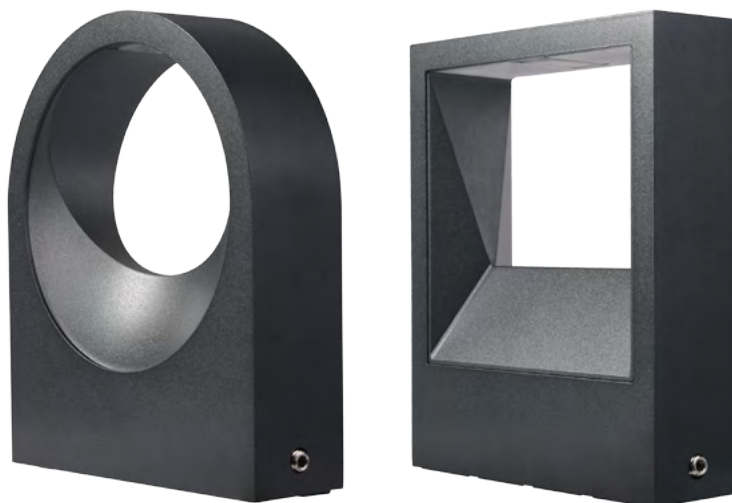

Plaça is a family of wall lights and beacons characterised by their architectural design and unique lighting effect. Its accessories allow to complete the family by transforming the wall lamp into a beacon of different sizes.

Material
Aluminium

Impact protection
IK06

Index protection
IP65

Driver
Included

CRI
> 80

Lifetime
65.000h L80B10

Colour temp.
2700K / 3000K / 4000K

Technology
LED

Guarantee
5 years

Class
I

Voltage
100-240V