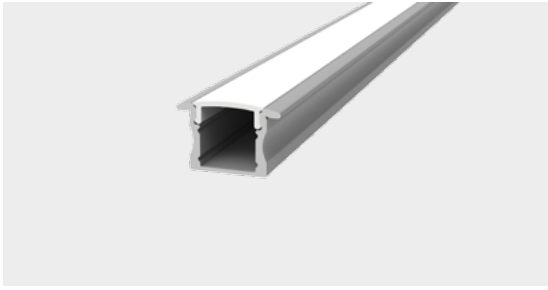

15974

Recessed profile 15 mm

ES Perfil empotrable 15 mm C
FR Profilé encastré 15 mm
IT Profilo da incasso 15 mm

Material
AL6063-T5

Application
Recessed

Inner dimension
12.2 mm

Maximum power
20W