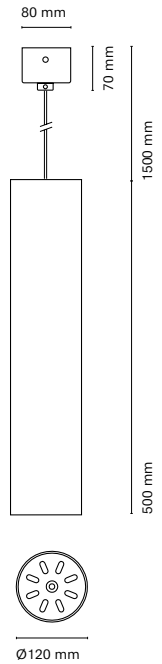

Honeycomb available for
greater visual comfort

06731-
Bcn 120 Air 180 mm

06732-
Bcn 120 Air 350 mm

06733-
Bcn 120 Air 500 mm

	Colour	CRI/Temp.	Angle	Led	Dimming
06731-	0 White	H 90 / 2700K	1 15°	2 1950lm / 12W	On-Off
	1 Black	E 90 / 3000K	3 36°	3 2700lm / 18W	D Dali push
	2 Grey	F 90 / 4000K	6 60°	4 3700lm / 25W	
	A Copper				
	D Gold				
	G Graphite				