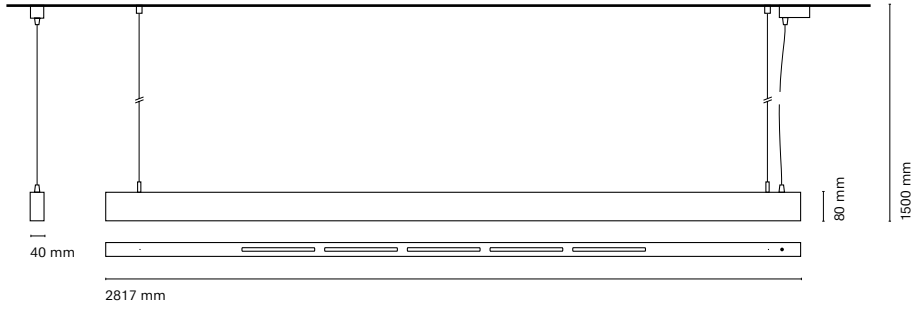

16310-
Infinity Up&Down Opal 2818mm

16320-
Infinity Up&Down Microprismatic 2818mm