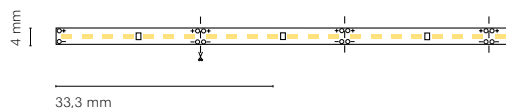

Picadilly

Uniform and continuous light with the new version LED 2216.

Voltage 24V	McAdam step SDCM<3
CRI >90	Warranty 3 years
Efficiency Up to 98lm/W	Lifetime 40.000h L80B20
LED type 2216	PCB Thickness 2 oz
IP IP20	

	Temperature	Density	Lumen output	Power
21021-H	2700K	180 leds/m	1080 lm/m	14,4 W/m
21021-E	3000K	180 leds/m	1120 lm/m	14,4 W/m
21021-F	4000K	180 leds/m	1150 lm/m	14,4 W/m

Recommended length (max.) 5 m
Profile Essential Dimension
5000x4x2mm Cut 33,3 mm / 6
LED