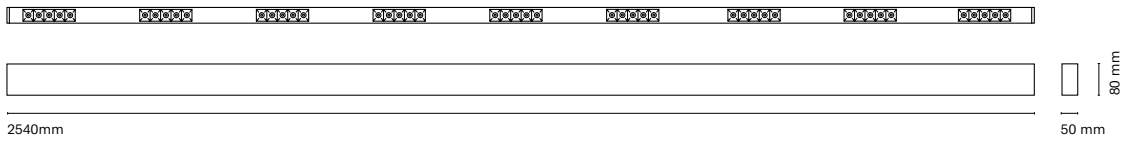

16610- Infinity Dot Down   16620- Infinity Dot Air