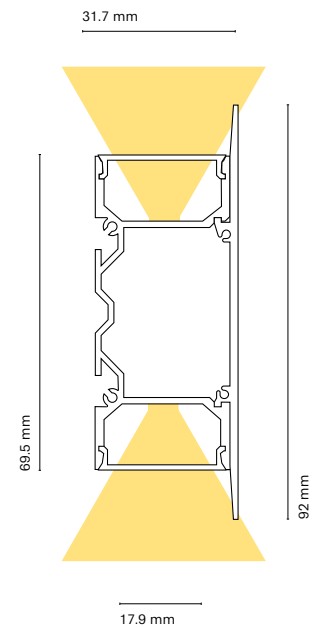

Colour	Lenght
22014-	0 White	200 200 cm
	1 Black	150 150 cm
	8 Silver	100 100 cm
		050 50 cm

Accessories

		Lenght
22311-	Opal diffuser (loss by diffuser 30%)	200 200 cm
		150 150 cm
		100 100 cm
		050 50 cm
22537-	End cap profile