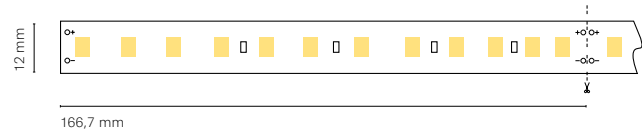

Long Island

48V led strip ideal for long lengths without voltage drops

Voltage 48V	McAdam step SDCM<3
CRI >90	Warranty 5 years
Efficiency Up to 140 lm/m	Lifetime 50.000h L80B20
LED type 2835	PCB Thickness 3 oz - 4 oz
IP IP67	

	Temperature	Density	Lumen output	Power
21611-H/50	2700K	72 leds/m	420 lm/m	4.8 W/m
21611-E/50	3000K	72 leds/m	430 lm/m	4.8 W/m
21611-F/50	4000K	72 leds/m	450 lm/m	4.8 W/m

Recommended length (max.) 50 m
Profile not required Dimension
50000x12x4mm
Cut 166,7 mm / 12 LED