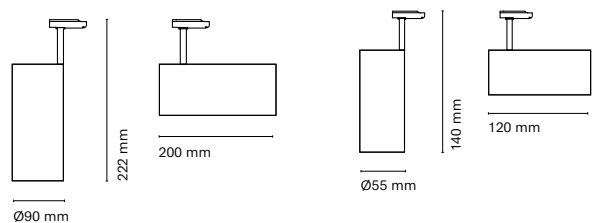

CO330B-0
CO430B-0
CO330B-1
CO430B-1

CO007D-0
CO007D-1