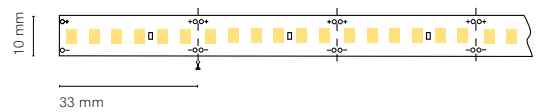

- 30 m
- Rec
- 50 mm
- 3 years

	Temperature	Density	Lumen output	Power
21033-G	2700K	180 leds/m	1450 lm/m	14,4 W/m
21033-C	3000K	180 leds/m	1480 lm/m	14,4 W/m
21033-N	4000K	180 leds/m	1500 lm/m	14,4 W/m
21033-C/30	3000K	180 leds/m	1480 lm/m	14,4 W/m
21033-N/30	4000K	180 leds/m	1500 lm/m	14,4 W/m

Recommended length (max.) 5 m
Profile Essential
Dimension 5000x10x2mm
Cut 33 mm / 6 LED
Roll 30m for 3000 / 4000K

- 5 m
- Essential
- 33 mm
- 3 years

	Temperature	Density	Lumen output	Power
21034-G	2700K	240 leds/m	1990 lm/m	19,2 W/m
21034-C	3000K	240 leds/m	2050 lm/m	19,2 W/m
21034-N	4000K	240 leds/m	2100 lm/m	19,2 W/m
21034-C/30	3000K	240 leds/m	2050 lm/m	19,2 W/m
21034-N/30	4000K	240 leds/m	2100 lm/m	19,2 W/m

Recommended length (max.) 5 m
Profile Essential
Dimension 5000x10x2mm
Cut 25 mm / 6 LED
Roll 30m for 3000 / 4000K