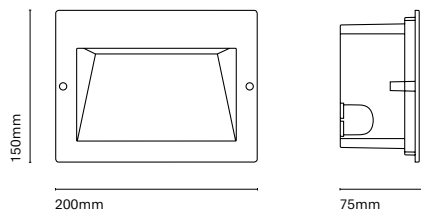

ES
Es una luminaria empotrable con un diseño limpio y elegante. Carrer ha sido creada para generar tanto un efecto bañador de pared como de señalización.

FR
Un luminaire encastré avec un design épuré et élégant. Carrer a été conçu pour créer un effet lèche-mur à la fois que balisage.

IT
Incasso dal disegno pulito ed elegante. Carrer è un segnapasso pensato anche per creare un effetto Wall Washer.

24500-

24501-

	Colour	CRI/Temp.	Angle	LED
24500-	Y Anthracite	S Switchable	9 100°	1 1000 lm / 10W
	0 White			

Installation dimensions 176x130mm
Pre installation box for concrete 195x145x80mm included

	Colour	CRI/Temp.	LED
24501-	Y Anthracite	S Switchable	0 170 lm / 1,6W
	0 White		

Installation dimensions 178x67mm
Pre installation box for concrete 212x78x75mm included