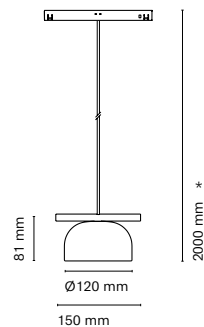

06797-

06798-

Mas Vell, Project by Stefano Colli
Photography by Leo García Mendez

25114-
Belle 48V

25115-
Belle48V

25116-
Belle 48V

*Non-adjustable length
Length Customization under request

25231E- (300mm)
25232E- (500mm)