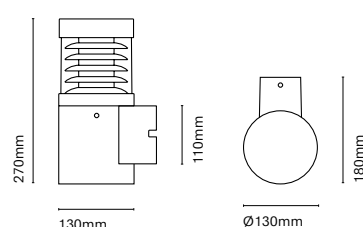

24701-
with accessory 24791-Y