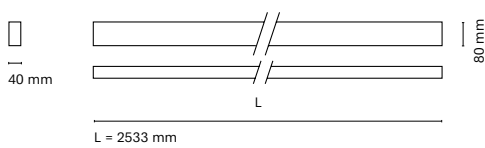

16119-
Infinity Microprismatic IP43 2533mm

	Colour	CRI/Temp.	Led	Dimming	Emergency
16109-	0 White	H 90 / 2700K	L 8100lm / 54W	- On-Off	- No Emergency
16119-	1 Black	E 90 / 3000K	H 14850lm / 99W	D* Dali push	EM Kit 1h (*)
	2 Grey	F 90 / 4000K	A* 9675-10260 lm / 63,9W	B* Bluetooth	
		T* 80 / 27-65K			

	Colour	CRI/Temp.	Led	Dimming	Emergency
16110-	0 White	H 90 / 2700K	L 9000lm / 60W	- On-Off	- No Emergency
16120-	1 Black	E 90 / 3000K	H 16500lm / 110W	D Dali push	EM Kit 1h (*)
	2 Grey	F 90 / 4000K		B Bluetooth	

(*) Only for low versión

* Asterisk indicates the combination Tuneable White

• Customization options available under request:
Special colors (minimum units)