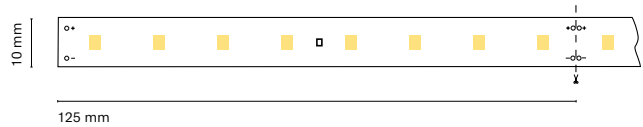

Golden Gate

High efficiency and uniformity of light thanks to LED 2835. It has an output up to 146lm/W

Voltage 24V	McAdam step SDCM<5
CRI >80	Warranty 5 years
Efficiency Up to 146lm/W	Lifetime 40.000h L80B20
LED type 2835	PCB Thickness 3 oz
IP IP20	

	Temperature	Density	Lumen output	Power
21071-G	2700K	64 leds/m	1600 lm/m	10.5 W/m
21071-C	3000K	64 leds/m	1790 lm/m	10.5 W/m
21071-N	4000K	64 leds/m	1900 lm/m	10.5 W/m

Recommended length (max.) 6 m
Profile Recommended
Dimension 5000x10x2mm
Cut 125 mm / 8 LED