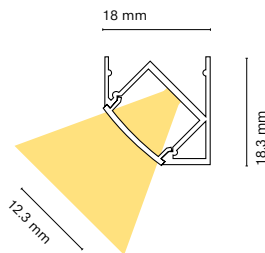

Colour	Lenght
22008-	0 White	200 200 cm
	1 Black	150 150 cm
	8 Silver	100 100 cm
	050	50 cm

Accessories

		Lenght
22303-	Transparent diffuser (loss by diffuser 5%)	200 200 cm
22304-	Opal diffuser (loss by diffuser 30%)	150 150 cm
22312-	Black diffuser (loss by diffuser 80%)	100 100 cm
		050 50 cm

22527-	End cap with hole
22528-	End cap without hole
22529-	Fixation clip

22303-
22304-

22312-

22527-
22528-

22529-