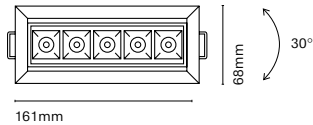

19205-
Boxet Adjustable 10 W

161mm