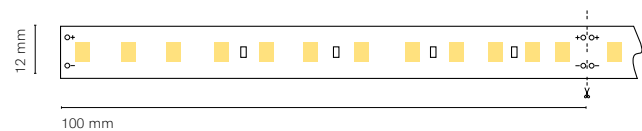

50 m Not req 166,7 mm 5 years

	Temperature	Density	Lumen output	Power
21612-H/50	2700K	120 leds/m	710 lm/m	8 W/m
21612-E/50	3000K	120 leds/m	735 lm/m	8 W/m
21612-F/50	4000K	120 leds/m	775 lm/m	8 W/m

Recommended length (max.) 50 m
Profile recommended
Dimension 50000x12x4mm
Cut 100 mm / 12 LED