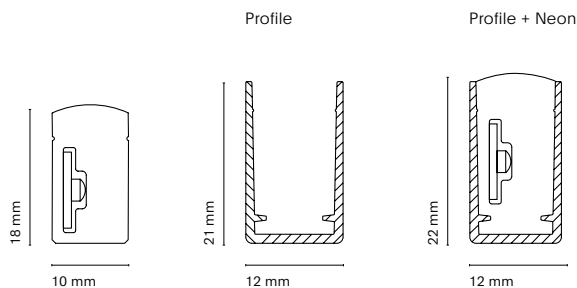

Dimension 10x18,5mm
Recommended length (max.) 10 m

	Temperature	Density	Lumen output	Power
15730-24	RGB	60 leds/m	115 lm/m	10 W/m

Dimension 10x18,5mm
Recommended length (max.) 10 m

3 years

Accessories

		Lenght	
15747-	Aluminum profile 21mm	200	200 cm
		150	150 cm
		100	100 cm
		050	50 cm
15748-	Fixing neon led strip support		