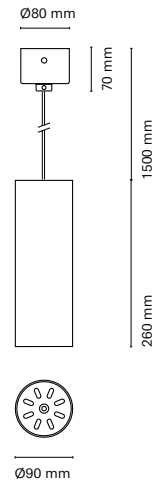

BCN 90 Air

Index protection IP20	Colour temp. 2700K / 3000K / 3500K / 4000K
Flicker Flicker free	Technology LED
Step McAdam 2-SDCM	Guarantee 5 years
Driver Included	Class I
CRI > 90	Voltage 230V
Lifetime 65.000h L80B10	

Honeycomb available for greater visual comfort

06711-
Bcn 90 Air 260 mm