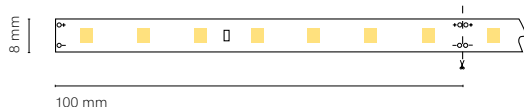

Brooklyn

Great variety of powers and color temperatures thanks to the LED 2835. With Colour rendering index (CRI) >90

Voltage 24V	McAdam step SDCM<3
CRI >90	Warranty 5 years
Efficiency Up to 106lm/W	Lifetime 50.000h L80B20
LED type 2835	PCB Thickness 2 oz
IP IP20	

	Temperature	Density	Lumen output	Power
21051-H	2700K	70 leds/m	540 lm/m	4.8 W/m
21051-E	3000K	70 leds/m	560 lm/m	4.8 W/m
21051-F	4000K	70 leds/m	580 lm/m	4.8 W/m

Recommended length (max.) 9 m
Profile not required
Dimension 5000x8x2mm
Cut 100 mm / 7 LED