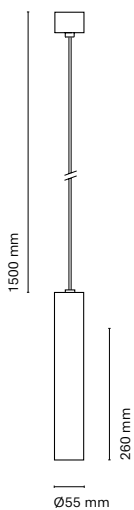

Technology
LED

Guarantee
5 years

Class
I

Voltage
230V

Honeycomb available for
greater visual comfort

06701-
Bcn 50 Air 180 mm

06702-
Bcn 50 Air 260 mm

06703-
Bcn 50 Air 350 mm