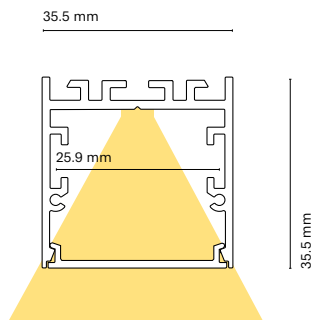

15840

Aluminum profile 35 mm

ES Perfil de aluminio 35 mm C
FR Profilé rond en aluminium
IT Profilo tondo di alluminio

Material
AL6063-T5

Application
Surface / Suspended

Inner dimension
25 mm

Maximum power
42W

	Colour	Lenght
15840-	0 White	200 200 cm
	1 Black	150 150 cm
		100 100 cm
		050 50 cm

Accessories

		Lenght
15841-	Opal diffuser (loss by diffuser 30%)	200 200 cm
		150 150 cm
		100 100 cm
		050 50 cm
15842-	End cap profile	
15843-	Suspension kit	
15844-	Fixing profile support	
15845-	Joint (2 pcs)	

22014

Wall profile up & down

ES Perfil pared up & down
FR Profil mur up & down
IT Profilo a parete up & down

Material
AL6063-T5

Application
Surface

Inner dimension
17.9 mm

Maximum power
20W + 20W

	Colour	Lenght
22014-	0 White	200 200 cm
	1 Black	150 150 cm
	8 Silver	100 100 cm
		050 50 cm

Accessories

		Lenght
22311-	Opal diffuser (loss by diffuser 30%)	200 200 cm
		150 150 cm
		100 100 cm
		050 50 cm
22537-	End cap profile