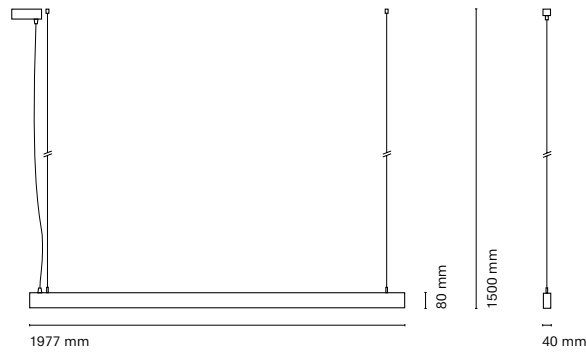

- 16127-
  Infinity Air Opal 1973 mm
- 16137-
  Infinity Air Microprismatic 1973mm
- 16147-
  Infinity Air Opal IP431973 mm
- 16157-
  Infinity Air Microprismatic IP43 1973mm