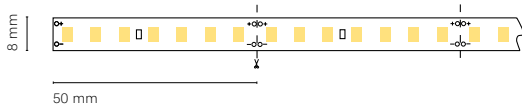

Colosseo

Wide range of power ratings and colour temperatures thanks to the LED 2835.

Voltage 24V	McAdam step SDCM<3
CRI >80	Warranty 3 years
Efficiency Up to 125lm/W	Lifetime 40.000h L80B20
LED type 2835	PCB Thickness 2 oz
IP IP20	

	Temperature	Density	Lumen output	Power
21031-G	2700K	70 leds/m	585 lm/m	4.8 W/m
21031-C	3000K	70 leds/m	600 lm/m	4.8 W/m
21031-N	4000K	70 leds/m	615 lm/m	4.8 W/m

Recommended length (max.) 9 m
Profile not required
Dimension 5000x8x2mm
Cut 100 mm / 7 LED

- 5 m
- Not Req
- 100 mm
- 3 years

	Temperature	Density	Lumen output	Power
21032-G	2700K	140 leds/m	1150 lm/m	9,6 W/m
21032-C	3000K	140 leds/m	1190 lm/m	9,6 W/m
21032-N	4000K	140 leds/m	1220 lm/m	9,6 W/m
21032-C/30	3000K	140 leds/m	1190 lm/m	9,6 W/m
21032-N/30	4000K	140 leds/m	1220 lm/m	9,6 W/m

Recommended length (max.) 6 m
Profile Recommended
Dimension 5000x8x2mm
Cut 50 mm / 7 LED
Roll 30m for 3000 / 4000K

- 30 m
- Rec
- 50 mm
- 3 years

	Temperature	Density	Lumen output	Power
21033-G	2700K	180 leds/m	1450 lm/m	14,4 W/m
21033-C	3000K	180 leds/m	1480 lm/m	14,4 W/m
21033-N	4000K	180 leds/m	1500 lm/m	14,4 W/m
21033-C/30	3000K	180 leds/m	1480 lm/m	14,4 W/m
21033-N/30	4000K	180 leds/m	1500 lm/m	14,4 W/m

Recommended length (max.) 5 m
Profile Essential
Dimension 5000x10x2mm
Cut 33 mm / 6 LED
Roll 30m for 3000 / 4000K

- 5 m
- Essential
- 33 mm
- 3 years

	Temperature	Density	Lumen output	Power
21034-G	2700K	240 leds/m	1990 lm/m	19,2 W/m
21034-C	3000K	240 leds/m	2050 lm/m	19,2 W/m
21034-N	4000K	240 leds/m	2100 lm/m	19,2 W/m
21034-C/30	3000K	240 leds/m	2050 lm/m	19,2 W/m
21034-N/30	4000K	240 leds/m	2100 lm/m	19,2 W/m

Recommended length (max.) 5 m
Profile Essential
Dimension 5000x10x2mm
Cut 25 mm / 6 LED
Roll 30m for 3000 / 4000K

- 30 m
- Essential
- 25 mm
- 3 years

€ = Gran variedad de potencias y temperaturas de color gracias al LED 2835.