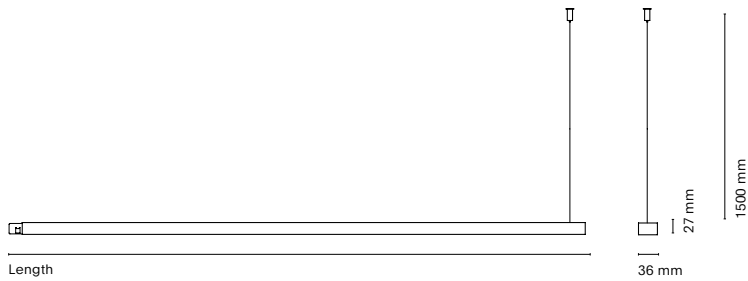

Minim System: End section

Down

Air / Air Up&Down

Down

Opal	Dot	Length
28110FL-	28160FL-	1254 mm
28112FL-	28162FL-	1504 mm

Air

Opal	Dot	Length
28210FL-	28260FL-	1254 mm
28212FL-	28262FL-	1504 mm

AirUp&Down

Opal	Dot	Length
28410FL-	28460FL-	1254 mm
28412FL-	28462FL-	1504 mm

↓ Grey number indicates the required power code:

Down	Opal	Dot	Colour	CRI/Temp.	Led
3	28110FL-	28160FL-	0 White	H 90 / 2700K	3 3625lm / 25W
4	28112FL-	28162FL-	1 Black	E 90 / 3000K	4 4350lm / 30W
			C Coral Red RAL 3016	F 90 / 4000K	
			B Blue Grey (RAL 7031)		
			J Cement Grey (RAL 7033)		
			E Silk Grey (RAL 7044)		

Air	Opal	Dot	Colour	CRI/Temp.	Led
3	28210FL-	28260FL-	0 White	H 90 / 2700K	3 3625lm / 25W
4	28212FL-	28262FL-	1 Black	E 90 / 3000K	4 4350lm / 30W
			C Coral Red RAL 3016	F 90 / 4000K	
			B Blue Grey (RAL 7031)		
			J Cement Grey (RAL 7033)		
			E Silk Grey (RAL 7044)		

Air Up&Down	Opal	Dot	Colour	CRI/Temp.	Led
6	28410FL-	28460FL-	0 White	H 90 / 2700K	6 6888lm / 48W
7	28412FL-	28462FL-	1 Black	E 90 / 3000K	7 8338lm / 58W
			C Coral Red RAL 3016	F 90 / 4000K	
			B Blue Grey (RAL 7031)		
			J Cement Grey (RAL 7033)		
			E Silk Grey (RAL 7044)