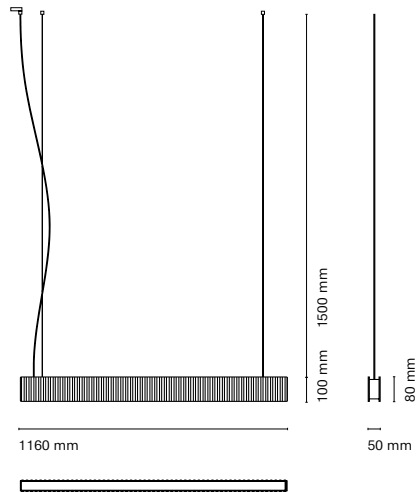

31604-
Dune Suspensión Opal 1160 mm