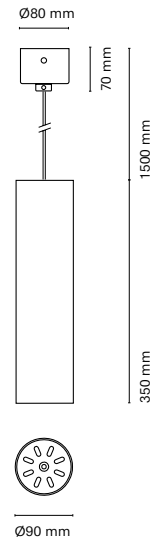

06712-
Bcn 90 Air 350 mm

	Colour	CRI/Temp.	Angle	Led	Dimming
06711-	0 White	H 90 / 2700K	1 15°	2 1900lm / 12W	On-Off
	1 Black	E 90 / 3000K	3 36°	3 2600lm / 18W	D Dali push
	2 Grey	W 90 / 3500K	6 60°	4 3600lm / 25W	
	A Copper	F 90 / 4000K			
	D Gold				
	G Graphite				

	Colour	CRI/Temp.	Angle	Led	Dimming
06712-	0 White	H 90 / 2700K	1 15°	2 1900lm / 12W	On-Off
	1 Black	E 90 / 3000K	3 36°	3 2600lm / 18W	D Dali push
	2 Grey	W 90 / 3500K	6 60°	4 3600lm / 25W	
	A Copper	F 90 / 4000K		5 4400lm / 33W	
	D Gold				
	G Graphite				

	Colour	CRI/Temp.	Angle	Led	Dimming
06712- Special Food Retail	0 White	B Bakery	1 15°	3 2000 lm	On-Off
	1 Black	M Meat	3 36°	4* 3000 lm	D Dali push
	2 Grey	P Fish	6 60°		
	A Copper	V Fruit			
	D Gold	R Retail			
	G Graphite				

* Except meat

Accessories

06591-	Honeycomb

• Customization options available under request:
Special colors (minimum units)