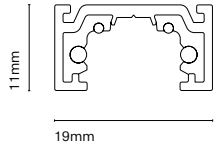

27901-1
27902-1
27903-1
48V Mini track