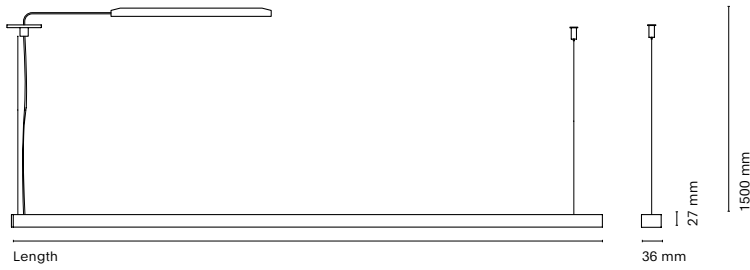

Air / Air Up&Down Semi Recessed

Air Semi Recessed

Opal	Dot	Length
28305IL-	/ 28355IL-	625 mm
28310IL-	/ 28360IL-	1254 mm
28312IL-	/ 28362IL-	1504 mm

Air Up&Down Semirecessed

Opal	Dot	Length
28505IL-	/ 28555IL-	625 mm
28510IL-	/ 28560IL-	1254 mm
28512IL-	/ 28562IL-	1504 mm

↓ Grey number indicates the required power code:

Air Semi recessed		Colour	CRI/Temp.	Led	Dimming
Opal	Dot				
2	28305IL- / 28355IL-	0 White	H 90 / 2700K	2 1812lm / 13W	On-Off
3	28310IL- / 28360IL-	1 Black	E 90 / 3000K	3 3625lm / 25W	D Dali push
4	28312IL- / 28362IL-	C Coral Red RAL 3016	F 90 / 4000K	4 4350lm / 30W	
		B Blue Grey (RAL 7031)			
		J Cement Grey (RAL 7033)			
		E Silk Grey (RAL 7044)			

Air Up&Down Semi recessed		Colour	CRI/Temp.	Led	Dimming
Opal	Dot				
3	28505IL- / 28555IL-	0 White	H 90 / 2700K	3 3263lm / 23W	On-Off
6	28510IL- / 28560IL-	1 Black	E 90 / 3000K	6 6888lm / 48W	D Dali push
7	28512IL- / 28562IL-	C Coral Red RAL 3016	F 90 / 4000K	7 8338lm / 58W	
		B Blue Grey (RAL 7031)			
		J Cement Grey (RAL 7033)			
		E Silk Grey (RAL 7044)