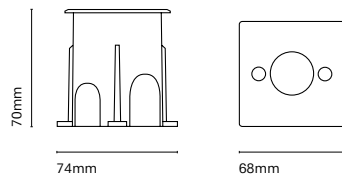

24001-

24002-

24003-

24004-

	Colour	CRI/Temp.	Angle	Led
24001-	8 Aluminium	C 90 / 3000K	1 12°	0 180 lm / 3W
24002-		N 90 / 4000K	2 24°	
			3 36°	

	Colour	CRI/Temp.	Led
24003-	8 Aluminium	C 90 / 3000K	0 180 lm / 3W
24004-		N 90 / 4000K	

Cable 5m

09226- Driver 700mA / 4W, 100-277V (49x27x20mm)

Must be installed inside a waterlight junction box.