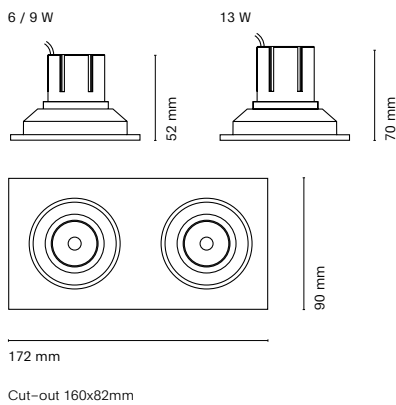

00242-
Inox S 172x90 mm Adjustable