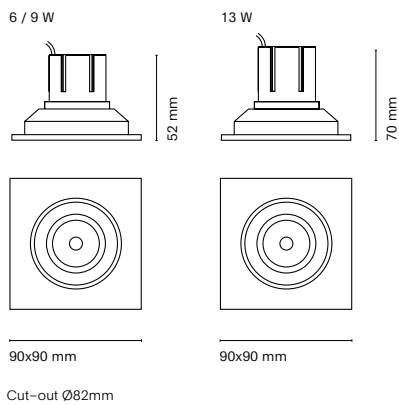

* Dim to warm (1800K - 3000K): Only available with 6W dimmable version.

** Dim to warm 635lm / 6W

	Colour
00230-	0GU White
00231-	1GU Black
	8GU Aluminum

Cut-out 72mm

Ø80 mm

Ø90 mm

00241-
Inox S 90x90 mm Adjustable