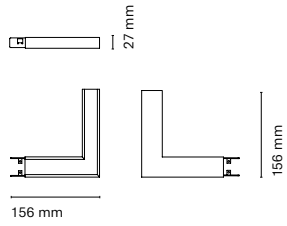

Minim System: Joints

Angle 90°

Down / Air
Opal   Dot

28701R- / 28751R- (Right)
28701L- / 28751L- (Left)

Air Up&Down
Opal   Dot

28801R- / 28851R- (Right)
28801L- / 28851L- (Left)

↓ Grey number indicates the required power code:

Down-Air Opal Dot		Colour	CRI/Temp.	Led
0	28701R- / 28751R- 28701L- / 28751L-	● 0 White	H 90 / 2700K	0 725lm / 5W
		● 1 Black	E 90 / 3000K	
		● C Coral Red (RAL 3016)	F 90 / 4000K	
		● B Blue Grey (RAL 7031)		
		● J Cement Grey (RAL 7033)		
● E Silk Grey (RAL 7044)				
Air Up&Down Opal Dot		Colour	CRI/Temp.	Led
1	28801R- / 28851R- 28801L- / 28851L-	● 0 White	H 90 / 2700K	1 1090lm / 8W
		● 1 Black	E 90 / 3000K	
		● C Coral Red (RAL 3016)	F 90 / 4000K	
		● B Blue Grey (RAL 7031)		
		● J Cement Grey (RAL 7033)		
● E Silk Grey (RAL 7044)				

Accessories

28920-3000	Opal diffuser 3000mm
28920-4000	Opal diffuser 4000mm
28920-5000	Opal diffuser 5000mm
28920-6000	Opal diffuser 6000mm

Necessary accessory for all Minim Opal configurated systems