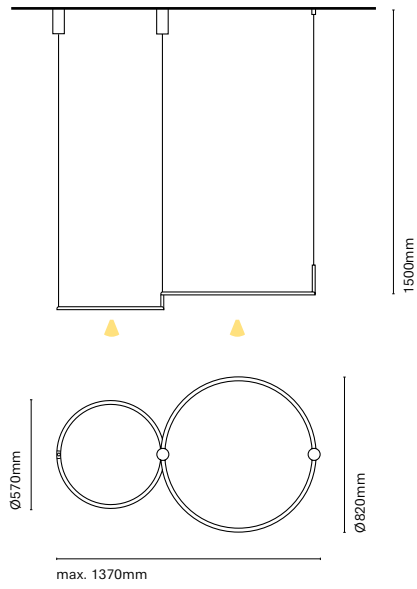

31523-
Aros Double *