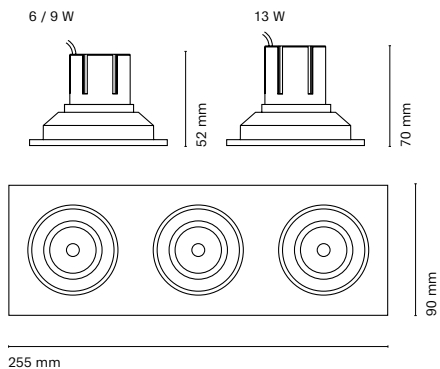

00243-
Inox S 255x90mm Adjustable)

Cut-out 243x82mm

	Colour	CRI/Temp.	Angle	Led	Dimming	Index Protection	Emergency
00243-	0 White	H 90 / 2700K	2 20°	0 3x 780 lm / 6W**	- On-Off	- IP20	- No Emergency
	1 Black	E 90 / 3000K	4 40°	1 3x 1070 lm / 9W	R* Edge Cut	P IP65	EM Kit 1h
	8 Aluminum	F 90 / 4000K	6 60°	2 3x 1400 lm / 13W	D* Dali push		
		D* 90 / 18-30K			B Bluetooth		
					M Matter		

* Dim to warm (1800K – 3000K): Only available with 6W dimmable version.
** Dim to warm 635lm / 6W

Colour	00243-
0GU White	
1GU Black	
8GU Aluminum