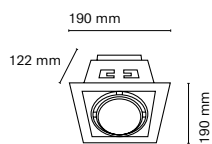

02431-
Kardan L

Cut-out 165x165mm