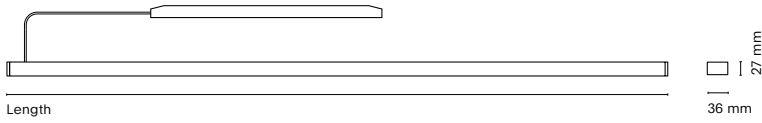

Minim Single

Down Semi Recessed

Down Opal	Dot	Length
27005-	27055-	633mm
27010-	27060-	1258mm
27012-	27062-	1508mm
27014-	27064-	1758mm
27016-	27066-	2008mm