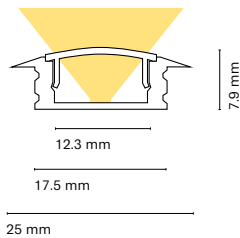

22007

Low recessed profile

ES Perfil empotrable bajo
FR Profil encastré bas
IT Profilo baddo da incasso

Material
AL6063-T5

Application
Recessed

Inner dimension
12,3 mm

Maximum power
20W

	Colour	Lenght
22007-	0 White	200 200 cm
	1 Black	150 150 cm
	8 Silver	100 100 cm
		050 50 cm

22004

45° profile (led strip 15,1mm)

ES Perfil 45° (tira led 15,1mm)
FR Profil 45° (ruban 15,1mm)
IT Profilo 45° (luce a led 15,1mm)

Material
AL6063-T5

Application
Surface

Inner dimension
15.1 mm

Maximum power
20W

	Colour	Lenght
22004-	8 Silver	200 200 cm
		150 150 cm
		100 100 cm
		050 50 cm

Accessories

		Lenght
22303-	Transparent diffuser (loss by diffuser 5%)	200 200 cm
22304-	Opal diffuser (loss by diffuser 30%)	150 150 cm
22312-	Black diffuser (loss by diffuser 80%)	100 100 cm
		050 50 cm
22525-	End cap with hole	
22526-	End cap without hole	
22541-	Dock + clip for false ceiling	

Accessories

		Lenght
22305-	Transparent diffuser (loss by diffuser 5%)	200 200 cm
22306-	Opal diffuser (loss by diffuser 30%)	150 150 cm
		100 100 cm
		050 50 cm
22510-	End cap with hole	
22511-	End cap without hole	
22512-	Fixation clip	

22303-
22304-

22312-

22525-
22526-

22305-
22306-

22510-
22511-

22512-