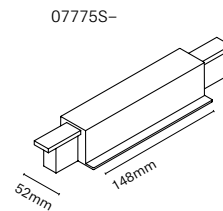

07790S-	Track 100cm
07755S-	Track 200cm
07756S-	Track 300cm

Colour	
0	White
1	Black

Accessories

07764S-	Right power supply
07765S-	Left power supply
07775S-	Central power supply
07768S-	Internal 90° connector
07767S-	External 90° connector
07766S-	End Cap
07770S-	Suspension kit (1.5m-1 uds)
07771S-	Suspension kit (3m-1 uds)
07704S-	Contact joint