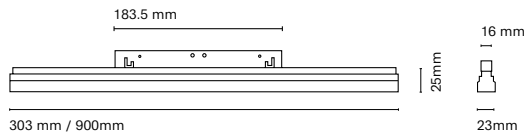

25112E- 48V Opal Lineal 303 mm
25113E- 48V Opal Lineal 900 mm