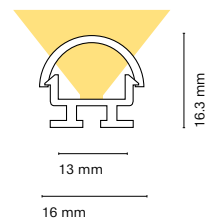

15652

Wall profile

ES Perfil pared
FR Profil du mur
IT Profilo a parete

Material
AL6063-T5

Application
Recessed

Inner dimension
14.2 mm

Maximum power
20W

	Colour	Lenght	
15652-	0 White	200	200 cm
	8 Silver	150	150 cm
		100	100 cm
		050	50 cm

Accessories

		Lenght	
22303-	Transparent diffuser (loss by diffuser 5%)	200	200 cm
22304-	Opal diffuser (loss by diffuser 30%)	150	150 cm
		100	100 cm
		050	50 cm

		Colour
15680-	End cap profile whit hole	0 White
15681-	End cap profile whitout hole	2 Grey

22303-
22304-

15600

Basic profile low base

ES Perfil básico bajo
FR Basique profil bas
IT Profilo basico basso

Material
AL6063-T5

Application
Surface

Inner dimension
13 mm

Maximum power
20W

	Colour	Lenght	
15600-	8 Silver	200	200 cm
		150	150 cm
		100	100 cm
		050	50 cm

Accessories

		Lenght	
15611-	Transparent diffuser (loss by diffuser 5%)	200	200 cm
15612-	Opal diffuser (loss by diffuser 30%)	150	150 cm
15614-	Angle cover lens 30°	100	100 cm
15615-	Angle cover lens 60°	050	50 cm

15616-2	Aluminium end cap 10mm
15603-	Fixing profile support 10mm
15603-45	45 Degree fixing profile support 10mm

15611-

15612-

15614-

15615-

15603-

15603-45