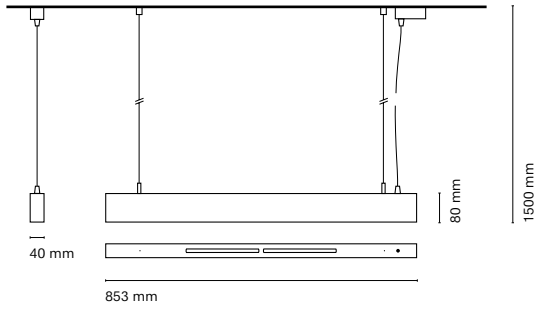

16303-
Infinity Up&Down Opal 853mm

16313-
Infinity Up&Down Microprismatic 853mm