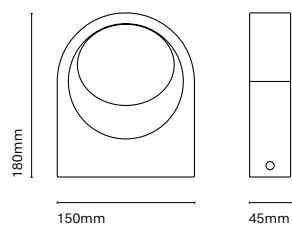

Plaça

24430-