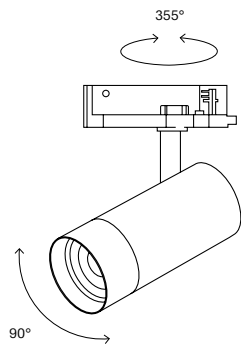

26111-
26112-
26113-
Owwl