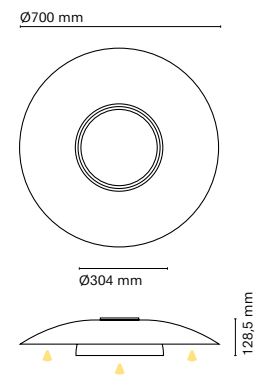

31431-
Tires Down+Ambient 500mm

31441-
Tires Down+Ambient 700mm