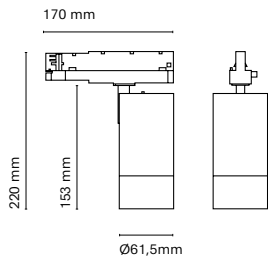

26110-
Owwl S