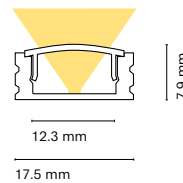

22012

Baseboard / cornice profile

ES Perfil zócalo / cornisa
FR Profil plinthe / corniche
IT Profilo zoccolo /cornice

Material
AL6063-T5

Application
Surface

Inner dimension
12,3 mm

Maximum power
20W

	Colour	Lenght
22012-	0 White	200 200 cm
	1 Black	150 150 cm
	8 Silver	100 100 cm
		050 50 cm

Accessories

		Lenght
22303-	Transparent diffuser (loss by diffuser 5%)	200 200 cm
22304-	Opal diffuser (loss by diffuser 30%)	150 150 cm
		100 100 cm
		050 50 cm

22534- End cap without hole

22006

Low surface profile

ES Perfil de superficie bajo
FR Profil surface bas
IT Profilo basso di superficie

Material
AL6063-T5

Inner dimension
12,3 mm

Application
Surface

Maximum power
20W

22006-

	Colour	Lenght
22006-	0 White	200 200 cm
	1 Black	150 150 cm
	8 Silver	100 100 cm
		050 50 cm

Accessories

		Lenght
22303-	Transparent diffuser (loss by diffuser 5%)	200 200 cm
22304-	Opal diffuser (loss by diffuser 30%)	150 150 cm
22312-	Black diffuser (loss by diffuser 80%)	100 100 cm
22310-	Lens 30°	050 50 cm
22309-	Lens 60°	
		Colour
22515-	End cap with hole	0 White
22516-	End cap without hole	1 Black
22521-	End cap with hole (for lens 60°)	2 Grey
22522-	End cap without hole (for lens 60°)	
22523-	End cap with hole (for lens 30°)	
22524-	End cap without hole (for lens 30°)	
22517-	Fixation clip	
22518-	Plastic fixing bracket	
22519-	Plastic fixing bracket 90°	
22520-	Adjustable bracket