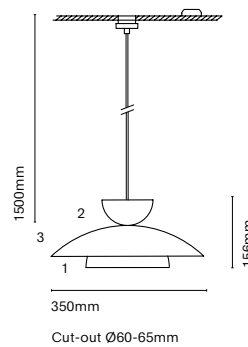

31341-
Tires Model 4 Recessed