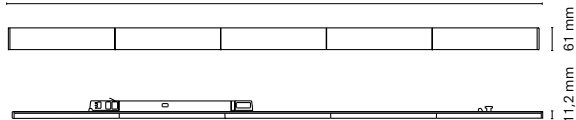

New Linje

23510-

1493 mm

	Colour	CRI/Temp.	Angle	Led	Dimming
23510-	0 White	C 80 / 3000K	6 60°	9 8000 lm / 50 W *	- On-Off
	1 Black	N 80 / 4000K	9 90°		D** Dali push
			A Double Asym		

* Adjustable power; 8000lm / 50W, 7200lm / 45W, 6400lm / 40W, 5600lm / 35W

** Dali under request