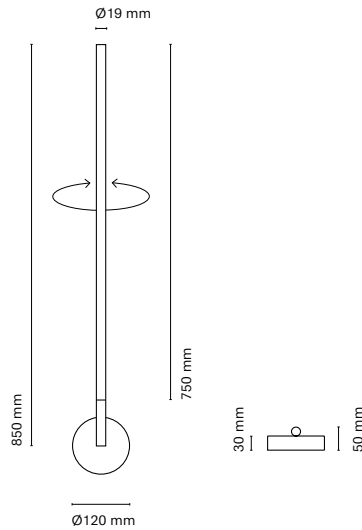

* Black canopy

31175-
Line Wall Vertical 600 mm

31177-
Line Wall Vertical 850 mm

31182-
Line Wall Horizontal Double 600 mm

31185-
Line Wall Horizontal Double 1200 mm

	Colour	CRI/Temp.	Led	Dimming
31175-	0 White	H 90 / 2700K	1 1440lm / 9,6W	On-Off
	1 Black	E 90 / 3000K		
	7 Satin Nickel	F 90 / 4000K		
	D Gold			