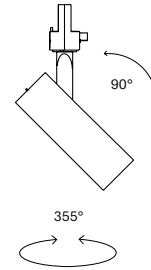

25025E-
Sutil Mini 48V