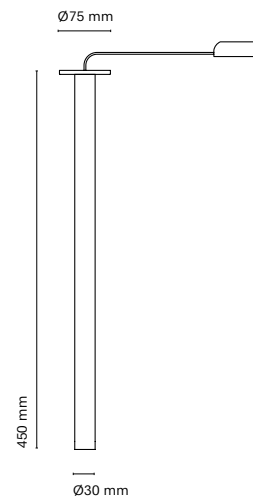

06643-
BCN 30 Down 450 mm
(false ceiling)

	Colour	CRI/Temp.	Angle	Led	Dimming
06641-	0 White	H 90 / 2700K	1 15°	0 660 lm / 6W	On-Off
06642-	1 Black	E 90 / 3000K	2 25°		N Dali no-push
06643-	A Copper	F 90 / 4000K			D Dali push
	D Gold				
	G Graphite