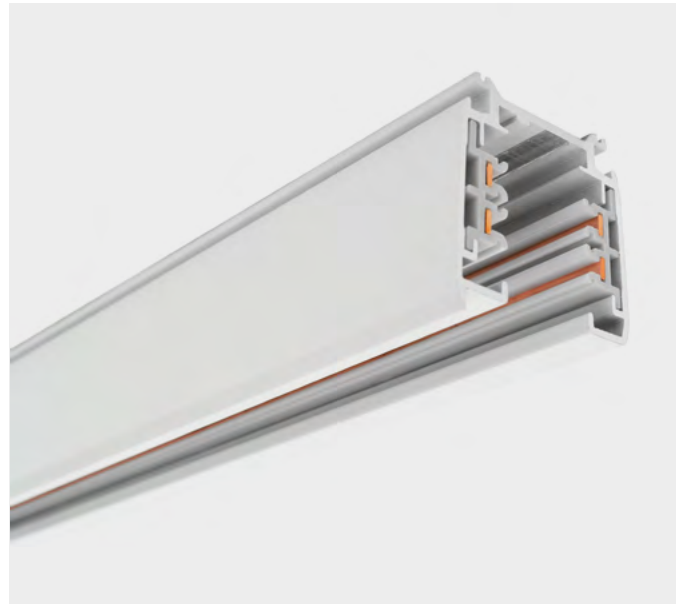

Surface mounted / Suspended

07101H-
07102H-
07103H-
Three-Phase 16A Track System
Surface Mounted

07101H-	Track 100cm
07102H-	Track 200cm
07103H	Track 300cm

Colour	
0	White
1	Black

07302H-
07312H-

07303H-

07304H-

Accessories

07302H-	Right power supply
07312H-	Left power supply
07303H-	Central power supply
07304H-	Contact joint
07305H-	Internal 90° connector
07315H-	External 90° connector
07307H-	Electrified Flexible Bend connector
07308H-	Internal right "T" connector
07318H-	Internal left "T" connector
07310H-	External "X" connector
07306H-	End Cap
07309H-	Suspension kit (3m-1 uds)
07301-	Universal connector

Colour	
0	White
1	Black

07305H-
07315H-

07307H-

07308H-
07318H-

07310H-

07306H-

07309H-

07301-