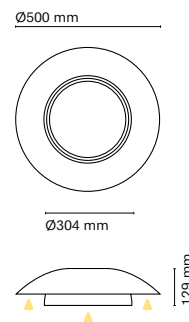

31440-
Tires Down 700mm