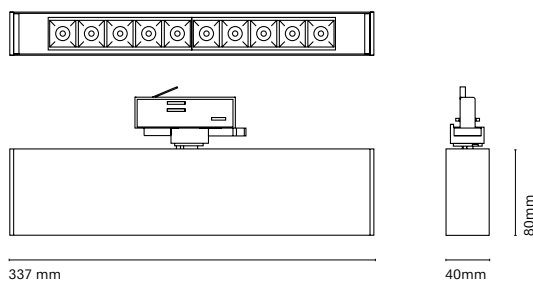

Index protection IP20	Lifetime 65.000h L80B10
UGR < 13	Colour temp. 2700K / 3000K / 4000K
Flicker Flicker free <5%	Technology LED
Step McAdam 3-SDCM	Guarantee 5 years
Driver Included	Class I
CRI > 90	Voltage 230V

16661-

16662-

	Colour	CRI/Temp.	Angle	Led	Dimming
16661-	0 White	H 90 / 2700K	1 12°	0 620 lm / 5W	On-Off
	1 Black	E 90 / 3000K	3 34°	1 1050 lm / 10W	N Dali no-push
	2 Grey	F 90 / 4000K	4 48°		

	Colour	CRI/Temp.	Angle	Led	Dimming
16662-	0 White	H 90 / 2700K	1 12°	1 1050 lm / 10W	On-Off
	1 Black	E 90 / 3000K	3 34°	3 2100 lm / 20W	N Dali no-push
	2 Grey	F 90 / 4000K	4 48°