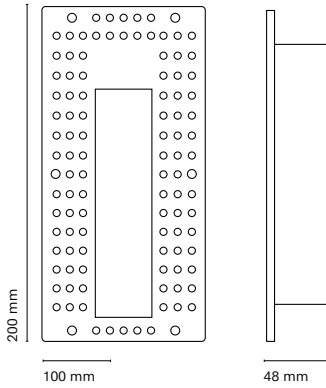

Cut-out 170x40x45