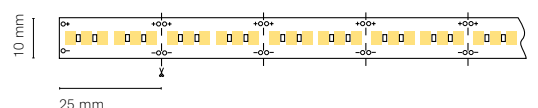

- 30 m
- Essential
- 25 mm
- 3 years

€ = Gran variedad de potencias y temperaturas de color gracias al LED 2835.

#< Large gamme de puissances et de températures de couleur grâce à la LED 2835.

€ Gran varietà di potenze e colori grazie al LED 2835