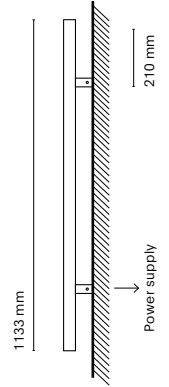

16404 -
Infinity Wall 1133mm
4 Modules