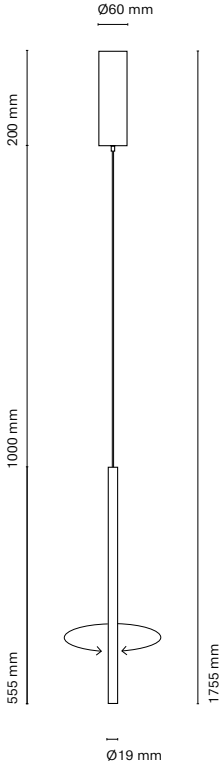

ES

Lines se caracteriza por su capacidad de generar calidez en cada espacio, sus múltiples versiones permiten utilizarla como iluminación de ambiente o iluminación acentual pudiéndola proyectar en zonas de paso, espejos de baño, resaltando lienzos de arte, entre muchas más aplicaciones.

Gracias a la tecnología LED implementada permite crear una luz técnica, cálida y controlada perfecta para cada proyecto.

FR

Lines se caractérise par sa capacité à générer de la chaleur dans chaque espace, ses multiples versions lui permettent d'être utilisé comme éclairage d'ambiance ou d'accentuation et peut être projeté dans les zones de transit, les miroirs de salle de bains, la mise en valeur de toiles d'art, parmi de nombreuses autres applications.

Grâce à la technologie LED mise en œuvre, elle permet de créer une lumière technique, chaude et contrôlée, parfaite pour chaque projet.

IT

Lines si contraddistingue per la sua capacità di creare calore in ogni spazio, le sue diverse versioni permettono di utilizzarla come illuminazione di ambiente o illuminazione d'accento, potendola proiettare in zone di passaggio, specchi da bagno, risaltando tele d'arte, oltre ad altre molte applicazioni.

La tecnologia LED permette di creare una luce tecnica, calda e controllata, perfetta per ogni tipo di progetto

31155-
Line Suspended 562mm