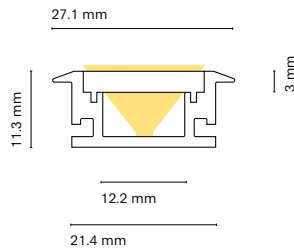

15621

Flooring step aluminium profile

ES Perfil de aluminio pisable
FR Profil aluminium bord d'escalier/nez de marche
IT Profilo di alluminio a pavimento

Material
AL6063-T5

Application
Recessed

Inner dimension
12.2 mm

Maximum power
20W

	Colour	Lenght
15621-	8 Silver	200 200 cm
		150 150 cm
		100 100 cm
		050 50 cm

15752

Aluminum bendable profile

ES Perfil de aluminio curvable
FR Profilé aluminium courbable
IT Profilo di alluminio curvabile

Material
AL6063-T5

Application
Surface

Inner dimension
10.2 mm

Maximum power
15W

	Colour	Lenght
15752-	8 Silver	200 200 cm
		150 150 cm
		100 100 cm
		050 50 cm

Accessories

		Lenght
15623-	Opal diffuser (loss by diffuser 30%)	200 200 cm
		150 150 cm
		100 100 cm
		050 50 cm
15622-	Fixing profile support	
15624-	End cap profile whitout hole	
15625-	End cap profile whit hole	

Accessories

		Lenght
15753-	Opal diffuser (loss by diffuser 40%)	200 200 cm
		150 150 cm
		100 100 cm
		050 50 cm
	** Minimun radius curvature 250mm	
15754-	End cap profile whitout hole	
15755-	End cap profile whit hole	
15756-	Fixing support