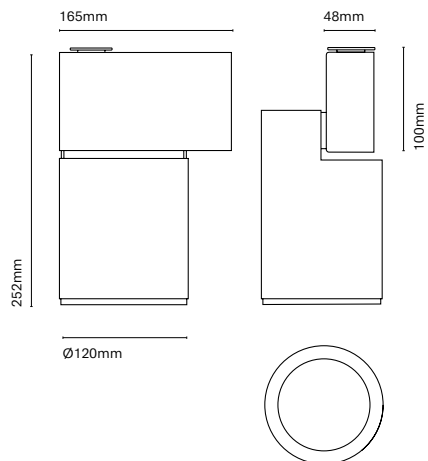

Honeycomb available for greater visual comfort.

Play with the front rings in special finishes to create unique and friendly atmospheres.

06532-
BCN 120 Spotlight Base

06533-
BCN 120 Spotlight Track

BCN 120 Spotlights