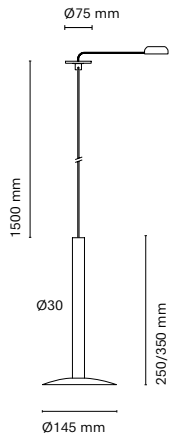

06744- (250mm)
06745- (350mm)
BCN 30 (false ceiling)

Cut-out 60 mm

06747- (250mm)
06748- (350mm)
BCN 30 (false ceiling)