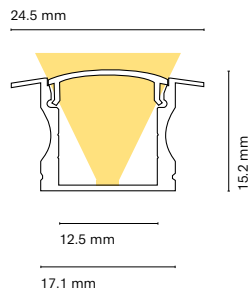

Application
Recessed

Inner dimension
12.2 mm

Maximum power
20W

	Colour	Lenght
15974-	0 White	200 200 cm
	1 Black	150 150 cm
	8 Silver	100 100 cm
		050 50 cm

Accessories

		Lenght
15976-	Transparent diffuser (loss by diffuser 5%)	200 200 cm
15975-	Opal diffuser (loss by diffuser 30%)	150 150 cm
		100 100 cm
		050 50 cm