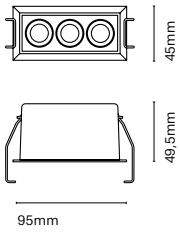

24616-
Vlok Recessed