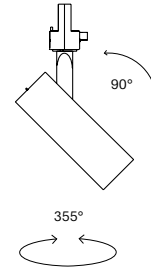

25026E-
Sutil Mini Pro 48V