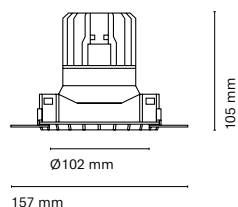

Discretion and integration define Plaster Trimless. These luminaires are characterized by their complete integration into the ceiling and their unique finishes.

Index protection IP20	Colour temp. 2700K / 3000K / 4000K
Flicker Flicker free	Technology LED
Step McAdam 2-SDCM	Guarantee 5 years
Driver Included	Class II
CRI > 90	Voltage 230V
Lifetime 65.000h L80B10	Bluetooth >20m

Plaster Trimless

00451-

Cut-out 110mm

00452-