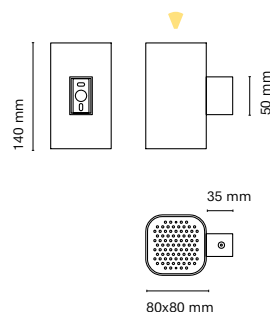

PLATINUM Wall is a wall luminaire with a unique aesthetic thanks to its rounded edges. Although it may seem a very rigid shape, it is possible to tilt the direction of the light source and that allows a very good control of the lighting. Available in all RAL color chart and also in an electrolytic coating for finishes in gold, copper and graphite. Within the same family we find its version as a surface downlight.

Index protection IP20	Colour temp. 2700K / 3000K / 4000K
Flicker Flicker free	☉ Dim to warm 1800K-3000K
Step McAdam 3-SDCM	Technology LED
Driver Included	Guarantee 5 years
CRI > 90	Class I
Lifetime 65.000h L80B10	Voltage 230V

08351-

08352-