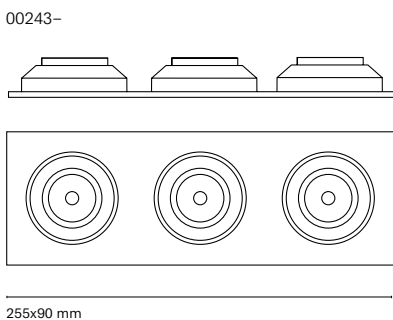

* Dim to warm (1800K – 3000K): Only available with 6W dimmable version.
** Dim to warm 635lm / 6W

Colour	00243-
0GU White	
1GU Black	
8GU Aluminum	

Accessories

00238-	Visual Comfort
15045-1	Honeycomb

	Colour
00239-	0 White
	1 Black
	8 Aluminum