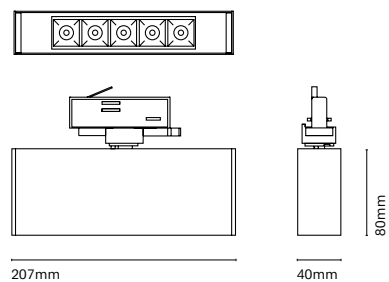

Index protection IP20	Lifetime 65.000h L80B10
UGR < 13	Colour temp. 2700K / 3000K / 4000K
Flicker Flicker free <5%	Technology LED
Step McAdam 3-SDCM	Guarantee 5 years
Driver Included	Class I
CRI > 90	Voltage 230V

16661-

16662-

	Colour	CRI/Temp.	Angle	Led	Dimming
16661-	0 White	H 90 / 2700K	1 12°	0 620 lm / 5W	On-Off
	1 Black	E 90 / 3000K	3 34°	1 1050 lm / 10W	N Dali no-push
	2 Grey	F 90 / 4000K	4 48°		

	Colour	CRI/Temp.	Angle	Led	Dimming
16662-	0 White	H 90 / 2700K	1 12°	1 1050 lm / 10W	On-Off
	1 Black	E 90 / 3000K	3 34°	3 2100 lm / 20W	N Dali no-push
	2 Grey	F 90 / 4000K	4 48°