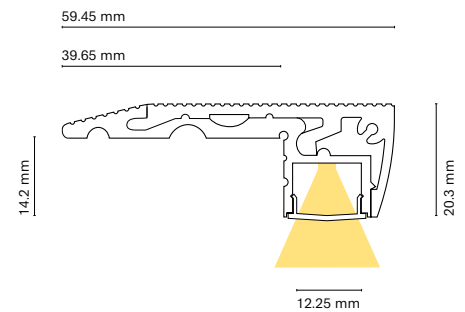

Colour	Lenght
22013-	0 White	200 200 cm
	1 Black	150 150 cm
	8 Silver	100 100 cm
	050	50 cm

Accessories

		Lenght
22303-	Transparent diffuser (loss by diffuser 5%)	200 200 cm
22304-	Opal diffuser (loss by diffuser 30%)	150 150 cm
		100 100 cm
		050 50 cm

22535-	End cap with hole
22536-	End cap without hole

22303-
22304-

22535-
22536-