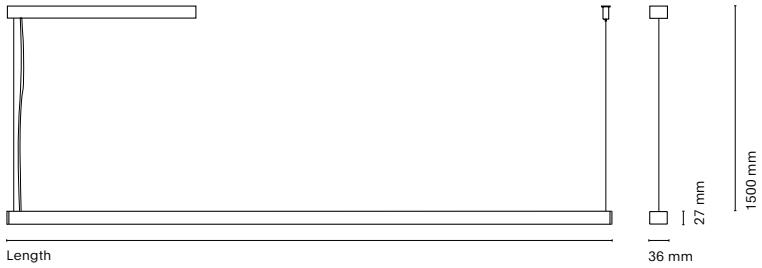

Air / Air Up&Down

Air Opal	Dot	Length
27205-	27255-	633mm
27210-	27260-	1258mm
27212-	27262-	1508mm
27214-	27264-	1758mm
27216-	27266-	2008mm

Air Up&Down Opal	Dot	Length
27405-	27455-	633mm
27410-	27460-	1258mm
27412-	27462-	1508mm
27414-	27464-	1758mm
27416-	27466-	2008mm

Canopy dimensions varies according to the luminaire:
On-Off (1 emission): 340x36x28mm / Other combinations : 550x36x30.5mm
White canopy finish, except for black luminaires (-1)

↓ Grey number indicates the required power code:

Down Semi Recessed		Colour	CRI/Temp.	Led	Dimming
Opal	Dot				
2	27005- / 27055-	0 White	H 90 / 2700K	2 1812lm / 13W	On-Off
3	27010- / 27060-	1 Black	E 90 / 3000K	3 3625lm / 25W	D Dali push
4	27012- / 27062-	C Coral Red RAL 3016	F 90 / 4000K	4 4350lm / 30W	
5	27014- / 27064-	B Blue Grey (RAL 7031)		5 5075lm / 35W	
6	27016- / 27066-	J Cement Grey (RAL 7033)		6 5800lm / 40W	
		E Silk Grey (RAL 7044)			

Air		Colour	CRI/Temp.	Led	Dimming
Opal	Dot				
2	27205- / 27255-	0 White	H 90 / 2700K	2 1812lm / 13W	On-Off
3	27210- / 27260-	1 Black	E 90 / 3000K	3 3625lm / 25W	D Dali push
4	27212- / 27262-	C Coral Red RAL 3016	F 90 / 4000K	4 4350lm / 30W	
5	27214- / 27264-	B Blue Grey (RAL 7031)		5 5075lm / 35W	
6	27216- / 27266-	J Cement Grey (RAL 7033)		6 5800lm / 40W	
		E Silk Grey (RAL 7044)			

Air Up&Down		Colour	CRI/Temp.	Led	Dimming
Opal	Dot				
3	27405- / 27455-	0 White	H 90 / 2700K	3 3262lm / 23W	On-Off
6	27410- / 27460-	1 Black	E 90 / 3000K	6 6888lm / 48W	D Dali push
7	27412- / 27462-	C Coral Red RAL 3016	F 90 / 4000K	7 8338lm / 58W	
8	27414- / 27464-	B Blue Grey (RAL 7031)		8 9788lm / 68W	
9	27416- / 27466-	J Cement Grey (RAL 7033)		9 11238lm / 78W	
		E Silk Grey (RAL 7044)