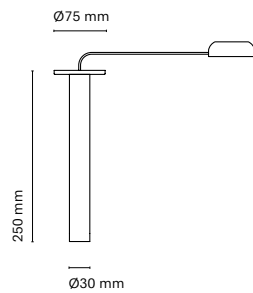

BCN 30 Down

Index protection IP20	Colour temp. 2700K / 3000K
Step McAdam 3-SDCM	Technology LED
Driver Included	Guarantee 5 years
CRI > 90	Class II
Lifetime 65.000h L80B10	Voltage 230V

06641-
BCN 30 Down 250 mm
(false ceiling)