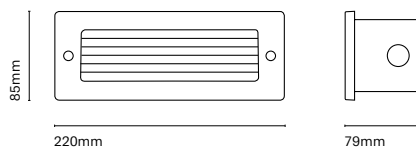

ES
Es una luminaria empotrable con un diseño limpio y elegante. Carrer ha sido creada para generar tanto un efecto bañador de pared como de señalización.

FR
Un luminaire encastré avec un design épuré et élégant. Carrer a été conçu pour créer un effet lèche-mur à la fois que balisage.

IT
Incasso dal disegno pulito ed elegante. Carrer è un segnapasso pensato anche per creare un effetto Wall Washer.

24500-

24501-

	Colour	CRI/Temp.	Angle	LED
24500-	Y Anthracite	S Switchable	9 100°	1 1000 lm / 10W
	0 White			

Installation dimensions 176x130mm
Pre installation box for concrete 195x145x80mm included

	Colour	CRI/Temp.	LED
24501-	Y Anthracite	S Switchable	0 170 lm / 1,6W
	0 White		

Installation dimensions 178x67mm
Pre installation box for concrete 212x78x75mm included