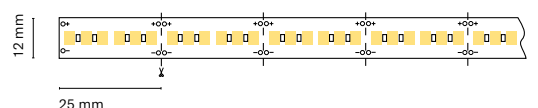

Recommended length (max.) 5 m
Profile Essential
Dimension 5000x12x4mm
Cut 25 mm / 6 LED
Roll 10m for 3000 / 4000K

- 5 m
- Essential
- 25 mm
- 3 years

ES
Gran variedad de potencias y temperaturas de color gracias al LED 2835 IP 66