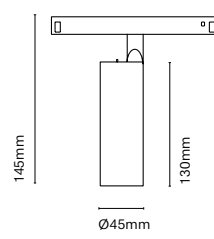

25025E-
Sutil Mini 48V