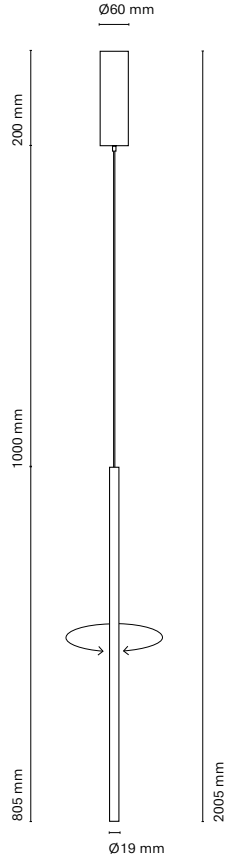

31157-
Line Suspended 762mm

	Colour	CRI/Temp.	Led	Dimming
31155-	0 White	H 90 / 2700K	1 1440lm / 9,6W	On-Off
	1 Black	E 90 / 3000K		
	7* Satin Nickel	F 90 / 4000K		
	D* Gold			

* Black canopy

	Colour	CRI/Temp.	Led	Dimming
31157-	0 White	H 90 / 2700K	1 2016lm / 13,5W	On-Off
	1 Black	E 90 / 3000K		
	7* Satin Nickel	F 90 / 4000K		
	D* Gold			

• Customization options available under request:
Special colors (minimum units)

* Black canopy