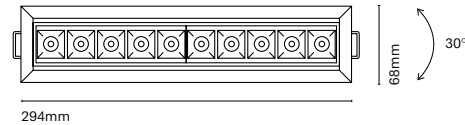

• Customization options available under request:
Special colors (minimum units)

19205-
Boxet Adjustable 10 W

161mm

Cut-out 154x55mm

19210-
Boxet Adjustable 20 W

294mm

Cut-out 288x55mm

	Colour	CRI/Temp.	Angle	Led	Dimming	Emergency
19205-	0 White	H 90 / 2700K	1 12°	1 1050 lm / 10W	- On-Off	- No Emergency
	1 Black	E 90 / 3000K	3 34°		D Dali push	EM Kit 1h
	W White / White	F 90 / 4000K	4 48°		B Bluetooth M Matter	
	Colour	CRI/Temp.	Angle	Led	Dimming	Emergency
19210-	0 White	H 90 / 2700K	1 12°	2 2100 lm / 20W	- On-Off	- No Emergency
	1 Black	E 90 / 3000K	3 34°		D Dali push	EM Kit 1h
	W White / White	F 90 / 4000K	4 48°		N Dali no-push B Bluetooth M Matter	