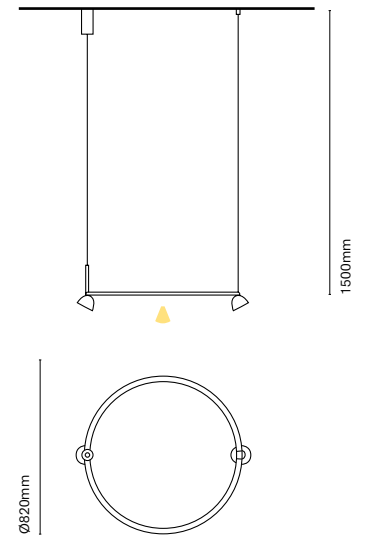

31512-
Aros Single