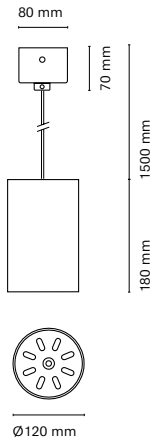

BCN 120 Air

Index protection
IP20

Flicker
Flicker free

Step McAdam
2-SDCM

Driver
Included

CRI
> 90

Lifetime
65.000h L80B10

Colour temp.
2700K / 3000K / 4000K

Technology
LED

Guarantee
5 years

Class
I

Voltage
230V

Honeycomb available for
greater visual comfort

06731-
Bcn 120 Air 180 mm