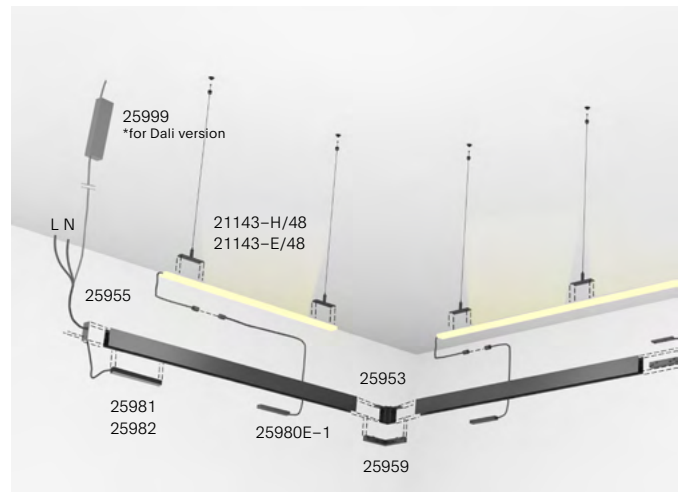

B) Internal power supply option

* A) and B) are excluding