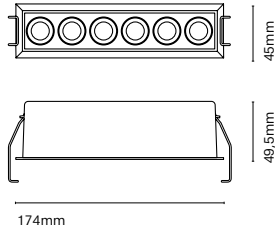

24622-
Vlok Recessed