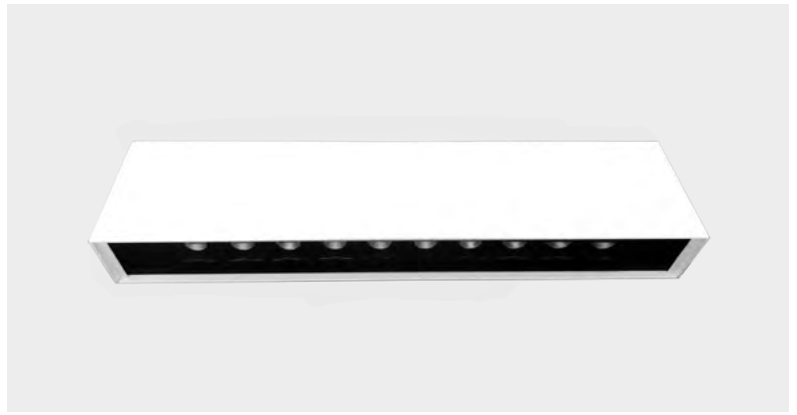

Colour	CRI/Temp.	Angle	Led	Dimming
16651-	0 White	H 90 / 2700K	1 12°	0 620 lm / 5W	On-Off
	1 Black	E 90 / 3000K	3 34°	1 1050 lm / 10W	N Dali no-push
	2 Grey	F 90 / 4000K	4 48°		

	Colour	CRI/Temp.	Angle	Led	Dimming
16652-	0 White	H 90 / 2700K	1 12°	1 1240 lm / 10W	On-Off
	1 Black	E 90 / 3000K	3 34°	3 2100 lm / 20W	N Dali no-push
	2 Grey	F 90 / 4000K	4 48°