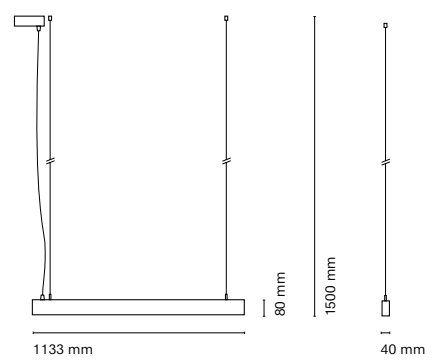

16122-
Infinity Air Opal 573mm

16132-
Infinity Air Microprismatic 573mm

16142-
Infinity Air Opal IP43 573mm

16152-
Infinity Air Microprismatic IP43 573mm

16123-
Infinity Air Opal 853mm

16133-
Infinity Air Microprismatic 853mm

16143-
Infinity Air Opal IP43 853mm

16153-
Infinity Air Microprismatic IP43 853mm

16124-
Infinity Air Opal 1133mm

16134-
Infinity Air Microprismatic 1133mm

16144-
Infinity Air Opal IP43 1133mm

16154-
Infinity Air Microprismatic IP43 1133mm

Infinity Air

	Colour	CRI/Temp.	Led	Dimming
16122-	0 White	H 90 / 2700K	L 1800lm / 12W	On-Off
16132-	1 Black	E 90 / 3000K	H 3300lm / 22W	Dali push
16142-	2 Grey	F 90 / 4000K	A* 2150-2280 lm / 14,2W	Bluetooth
16152-		T* 80 / 27-65K	B* 3040-3240 lm / 21,4W	Cord Switch

	Colour	CRI/Temp.	Led	Dimming	Emergency
16123-	0 White	H 90 / 2700K	L 2700lm / 18W	- On-Off	- No Emergency
16133-	1 Black	E 90 / 3000K	H 4950lm / 33W	D* Dali push	EM Kit 1h
16143-	2 Grey	F 90 / 4000K	A* 3225-2420 lm / 21,3W	B* Bluetooth	
16153-		T* 80 / 27-65K	B* 4560-4860 lm / 32,1W	C Cord Switch	
				I Intelligent	

	Colour	CRI/Temp.	Led	Dimming	Emergency
16124-	0 White	H 90 / 2700K	L 3600lm / 24W	- On-Off	- No Emergency
16134-	1 Black	E 90 / 3000K	H 6600lm / 44W	D* Dali push	EM Kit 1h
16144-	2 Grey	F 90 / 4000K	A 4300-4560 lm / 28,4W	B* Bluetooth	
16154-		T* 80 / 27-65K	B 6080-6480 lm / 42,8W	C Cord Switch	
				I Intelligent	

* Asterisk indicates the combination Tuneable White

**With the Intelligent Dimming system, the length of the luminaire is +50mm

• Customization options available under request:
Special colors (minimum units)