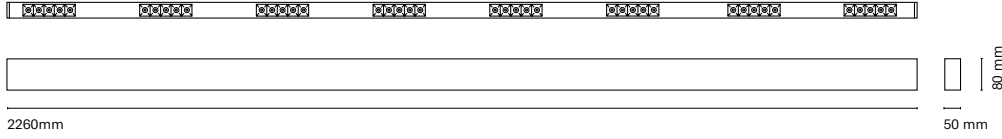

* Asterisk indicates combination Intelligent

• Customization options available under request:
Special colors (minimum units)

16607- Infinity Dot Down 16617- Infinity Dot Air 16707- Infinity Dot Frame

16608- Infinity Dot Down 16618- Infinity Dot Air 16708- Infinity Dot Frame