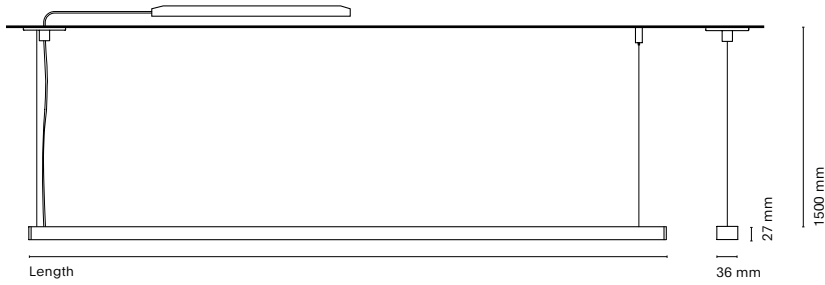

Air / Air Up& Down Semi Recessed

Air Semi Recessed

Opal	Dot	Length
27305-	27355-	633 mm
27310-	27360-	1258 mm
27312-	27362-	1508 mm
27314-	27364-	1758 mm
27316-	27366-	2008 mm

Air Up& Down Semi Recessed

Opal	Dot	Length
27505-	27555-	625 mm
27510-	27560-	1254 mm
27512-	27562-	1504 mm
27514-	27564-	1754 mm
27516-	27566-	2004 mm

↓ Grey number indicates the required power code:

Air Semi Recessed		Colour	CRI/Temp.	Led	Dimming
Opal	Dot				
2	27305- / 27355-	0 White	H 90 / 2700K	2 1812lm / 13W	On-Off
3	27310- / 27360-	1 Black	E 90 / 3000K	3 3625lm / 25W	D Dali push
4	27312- / 27362-	C Coral Red RAL 3016	F 90 / 4000K	4 4350lm / 30W	
5	27314- / 27364-	B Blue Grey (RAL 7031)		5 5075lm / 35W	
6	27316- / 27366-	J Cement Grey (RAL 7033)		6 5800lm / 40W	
		E Silk Grey (RAL 7044)			

Air Up& Down Semi Recessed		Colour	CRI/Temp.	Led	Dimming
Opal	Dot				
3	27505- / 27555-	0 White	H 90 / 2700K	3 3262lm / 23W	On-Off
6	27510- / 27560-	1 Black	E 90 / 3000K	6 6888lm / 48W	D Dali push
7	27512- / 27562-	C Coral Red RAL 3016	F 90 / 4000K	7 8338lm / 58W	
8	27514- / 27564-	B Blue Grey (RAL 7031)		8 9788lm / 68W	
9	27516- / 27566-	J Cement Grey (RAL 7033)		9 11238lm / 78W	
		E Silk Grey (RAL 7044)