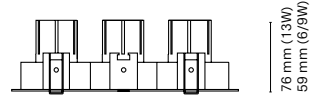

Cut out 90x90mm

02412-

175 mm

Cut out: 150x90mm

02413-

250 mm

Cut out: 225x90mm

	Colour	CRI/Temp.	Angle	Led	Dimming	Emergency
02411-	0 White	H 90 / 2700K	2 20°	0 780 lm / 6W**	- On-Off	- No Emergency
	1 Black	E 90 / 3000K	4 40°	1 1070 lm / 9W	R* Edge Cut	EM Kit 1h
	2 Grey	F 90 / 4000K	6 60°	2 1400 lm / 13W	D* Dali push	
		D* 90 / 18-30K			B Bluetooth	
				M Matter		