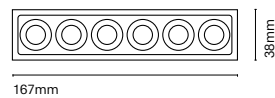

Vlok Down

	Colour	CRI/Temp.	Angle	Led	Dimming
24226 –	0 White	H 90 / 2700K	2 20°	1 1260lm / 12W	On-Off
	1 Black	E 90 / 3000K	3 36°		R* Edge cut
		F 90 / 4000K			

* 1000lm / 10W

	Colour	CRI/Temp.	Angle	Led	Dimming
24232 –	0 White	H 90 / 2700K	2 20°	2 1800lm / 18W	On-Off
	1 Black	E 90 / 3000K	3 36°		D Dali push
		F 90 / 4000K