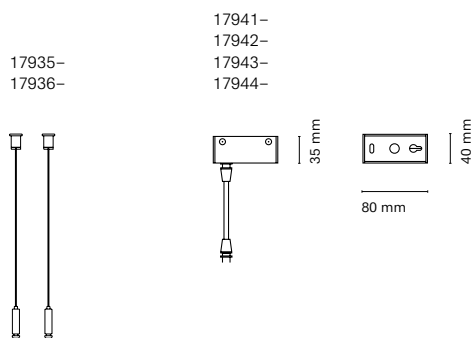

Accessories Infinity

Accessories for Suspension

17935-	Infinity Suspended 1500 mm (2 Ud.)
17936-	Infinity Suspended 2500 mm (2 Ud.)

		Colour
17941-	Base Infinity 1500 mm 3 wires	0 White
17942-	Base Infinity 1500 mm 5 wires	1 Black
17943-	Base Infinity 2500 mm 3 wires	2 Grey
17944-	Base Infinity 2500 mm 5 wires