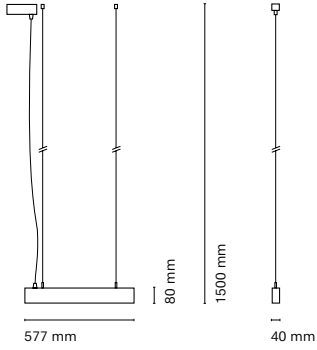

16122-
Infinity Air Opal 573mm

16132-
Infinity Air Microprismatic 573mm

16142-
Infinity Air Opal IP43 573mm

16152-
Infinity Air Microprismatic IP43 573mm

16123-
Infinity Air Opal 853mm

16133-
Infinity Air Microprismatic 853mm

16143-
Infinity Air Opal IP43 853mm

16153-
Infinity Air Microprismatic IP43 853mm

16124-
Infinity Air Opal 1133mm

16134-
Infinity Air Microprismatic 1133mm

16144-
Infinity Air Opal IP43 1133mm

16154-
Infinity Air Microprismatic IP43 1133mm

Infinity Air

	Colour	CRI/Temp.	Led	Dimming
16122-	0 White	H 90 / 2700K	L 1800lm / 12W	On-Off
16132-	1 Black	E 90 / 3000K	H 3300lm / 22W	Dali push
16142-	2 Grey	F 90 / 4000K	A* 2150-2280 lm / 14,2W	Bluetooth
16152-		T* 80 / 27-65K	B* 3040-3240 lm / 21,4W	Cord Switch

	Colour	CRI/Temp.	Led	Dimming	Emergency
16123-	0 White	H 90 / 2700K	L 2700lm / 18W	- On-Off	- No Emergency
16133-	1 Black	E 90 / 3000K	H 4950lm / 33W	D* Dali push	EM Kit 1h
16143-	2 Grey	F 90 / 4000K	A* 3225-2420 lm / 21,3W	B* Bluetooth	
16153-		T* 80 / 27-65K	B* 4560-4860 lm / 32,1W	C Cord Switch	
				I Intelligent	

	Colour	CRI/Temp.	Led	Dimming	Emergency
16124-	0 White	H 90 / 2700K	L 3600lm / 24W	- On-Off	- No Emergency
16134-	1 Black	E 90 / 3000K	H 6600lm / 44W	D* Dali push	EM Kit 1h
16144-	2 Grey	F 90 / 4000K	A 4300-4560 lm / 28,4W	B* Bluetooth	
16154-		T* 80 / 27-65K	B 6080-6480 lm / 42,8W	C Cord Switch	
				I Intelligent	

* Asterisk indicates the combination Tuneable White

**With the Intelligent Dimming system, the length of the luminaire is +50mm

• Customization options available under request:
Special colors (minimum units)