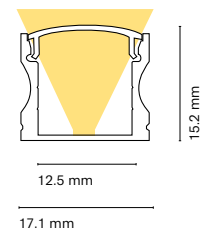

15974

Recessed profile 15 mm

ES Perfil empotrable 15 mm C
FR Profilé encastré 15 mm
IT Profilo da incasso 15 mm

Material
AL6063-T5

Application
Recessed

Inner dimension
12.2 mm

Maximum power
20W

	Colour	Lenght
15974-	0 White	200 200 cm
	1 Black	150 150 cm
	8 Silver	100 100 cm
		050 50 cm

Accessories

		Lenght
15976-	Transparent diffuser (loss by diffuser 5%)	200 200 cm
15975-	Opal diffuser (loss by diffuser 30%)	150 150 cm
		100 100 cm
		050 50 cm

15696-	End cap with hole
15697-	End cap without hole
15982-	Fixation clip
22541-	Flase ceiling clip

15976-	15696-
15975-	15697-

15982-	22541-

15979

Surface profile 15 mm

ES Perfil de superficie 15 mm
FR Profil de surface 15 mm
IT Profilo in superficie 15 mm

Material
AL6063-T5

Application
Surface

Inner dimension
12.2 mm

Maximum power
20W

	Colour	Lenght
15979-	0 White	200 200 cm
	1 Black	150 150 cm
	8 Silver	100 100 cm
		050 50 cm

Accessories

		Lenght
15976-	Transparent diffuser (loss by diffuser 5%)	200 200 cm
15975-	Opal diffuser (loss by diffuser 30%)	150 150 cm
		100 100 cm
		050 50 cm

15980-	End cap with hole
15981-	End cap without hole
15982-	Fixation clip

15976-	15980-
15975-	15981-

15982-