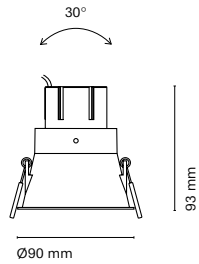

Tolva M

00411-
Tolva M Adjustable

6/9 W