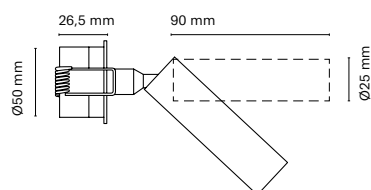

Hipnos

23102-

	Colour	CRI/Temp.	Angle	Led	Dimming
23102-	0 White	H 90 / 2700K	3 36°	0 110 lm / 2W	On-Off
	● 1 Black				

Honeycomb included