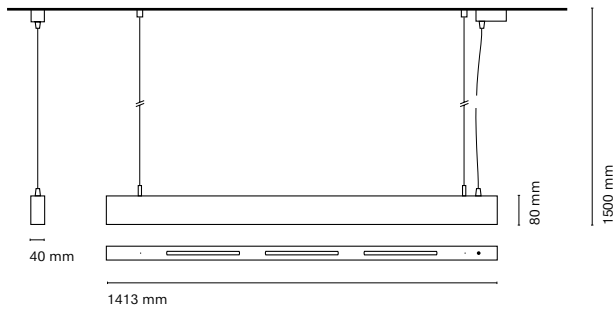

16305-
Infinity Up&Down Opal 1413mm

16315-
Infinity Up&Down Microprismatic 1413mm