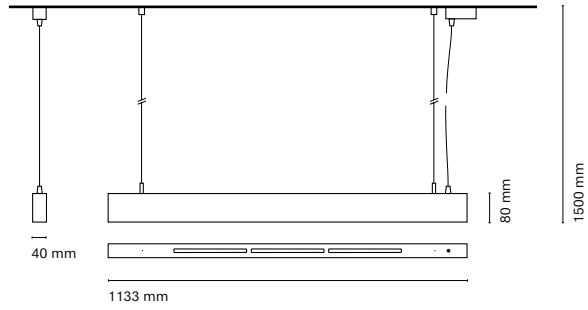

16304-
Infinity Up&Down Opal 1133mm

16314-
Infinity Up&Down Microprismatic 1133mm