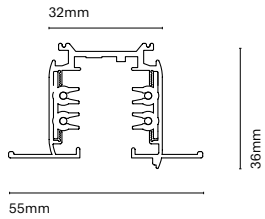

Recessed

07701H-
07702H-
07703H-
Three-Phase 16A Track System
Recessed