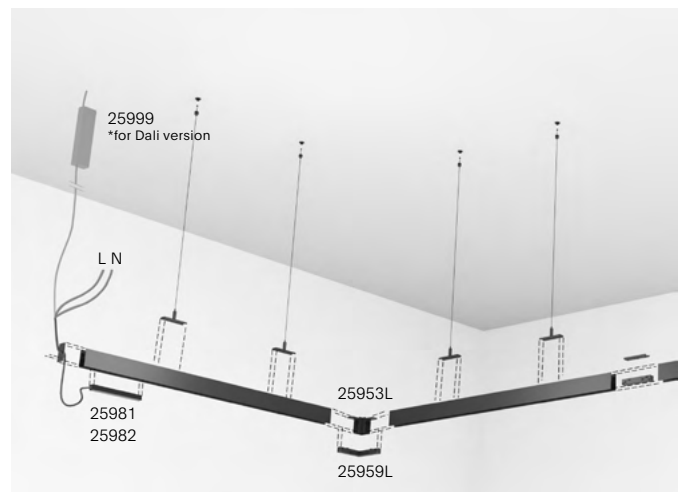

B) Internal power supply option

* A) and B) are excluding