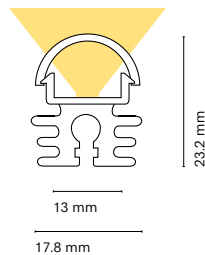

15602

Basic profile high base

ES Perfil básico alto
FR Basique profil haut
IT Profilo basico alto

Material
AL6063-T5

Application
Surface

Inner dimension
13 mm

Maximum power
30W

Accessories

		Lenght	
15611-	Transparent diffuser (loss by diffuser 5%)	200	200 cm
15612-	Opal diffuser (loss by diffuser 30%)	150	150 cm
15614-	Angle cover lens 30°	100	100 cm
15615-	Angle cover lens 60°	050	50 cm
15617-	End cap without hole 16mm		
15618-	End cap with hole 16mm		
15605-	Fixing profile support 16mm		
	Colour	Lenght	
15602-	8 Silver	200	200 cm
		150	150 cm
		100	100 cm
		050	50 cm