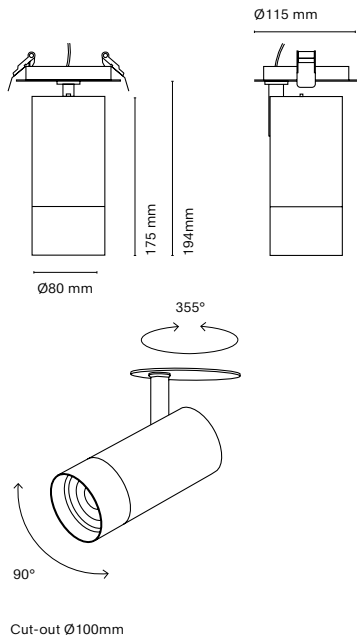

Owwl Semirecessed

26122-

	Colour	CRI/Temp.	Angle	Led	Dimming
26122-	0 White	H 90 / 2700K	Z Zoom 20-60°	2 1900lm / 12W	On-Off
	1 Black	E 90 / 3000K		3 2600lm / 18W	D Dali push
		F 90 / 4000K		4 3600lm / 25W	B Bluetooth
		W 90 / 3500K		5 4400lm / 33W