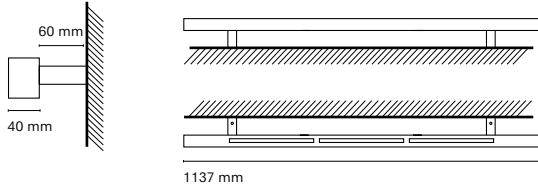

16414-
Infinity Wall Up&Down 1137mm

Infinity Wall Up&Down

	Colour	CRI/Temp.	Led	Dimming
16412-	0 White	H 90 / 2700K	L 2700lm / 18W	On-Off
	1 Black	E 90 / 3000K		D Dali push
	2 Grey	F 90 / 4000K		B Bluetooth

	Colour	CRI/Temp.	Led	Dimming
16413-	0 White	H 90 / 2700K	L 4500lm / 30W	On-Off
	1 Black	E 90 / 3000K		D Dali push
	2 Grey	F 90 / 4000K		B Bluetooth

	Colour	CRI/Temp.	Led	Dimming
16414-	0 White	H 90 / 2700K	L 6300lm / 42W	On-Off
	1 Black	E 90 / 3000K		D Dali push
	2 Grey	F 90 / 4000K		B Bluetooth

• Customization options available under request:
Special colors (minimum units)