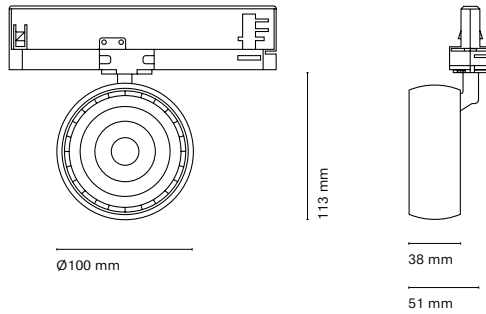

06101-

06103-

06102-

	Colour	CRI/Temp.	Angle	Led	Dimming
06101-	0 White	H 90 / 2700K	1 15°	2 1500lm / 12,5W	On-Off
	1 Black	E 90 / 3000K	3 36°		D Dali push
		F 90 / 4000K			B Bluetooth
		W 90 / 3500K			

	Colour	CRI/Temp.	Angle	Led	Dimming
06102-	0 White	H 90 / 2700K	1 15°	2 1500lm / 12,5W	On-Off
	1 Black	E 90 / 3000K	3 36°	3 2000lm / 18W	D Dali push
		F 90 / 4000K			B Bluetooth
		W 90 / 3500K			

	Colour	CRI/Temp.	Angle	Led	Dimming
06103-	0 White	H 90 / 2700K	1 15°	3 2000lm / 18W	On-Off
	1 Black	E 90 / 3000K	3 36°	4 3000lm / 26W	D Dali push
		F 90 / 4000K			B Bluetooth
		W 90 / 3500K