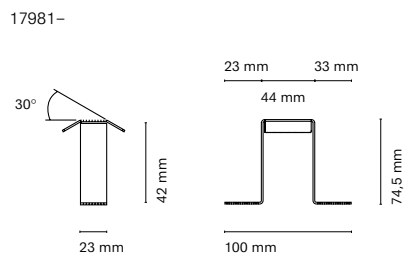

Accessories for Recessed

17981-	Recessed Version Accessories

Required recessed accessory units	Necessary units
16102 / 16112 (573 x 40 mm)	2
16103 / 16113 (853 x 40 mm)	2
16104 / 16114 (1133 x 40 mm)	2
16105 / 16115 (1413 x 40 mm)	3
16106 / 16116 (1693 x 40 mm)	3
16107 / 16117 (1973 x 40 mm)	3
16109 / 16119 (2533 x 40 mm)	4
16110 / 16120 (2813 x 40 mm)	4