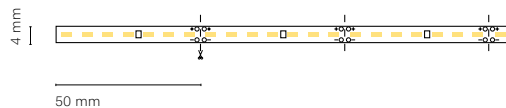

Temperature	Density	Lumen output	Power
21022-H	2700K	140 leds/m	430 lm/m	4,8 W/m
21022-E	3000K	140 leds/m	450 lm/m	4,8 W/m
21022-F	4000K	140 leds/m	480 lm/m	4,8 W/m

Recommended length (max.) 5 m
Profile Essential Dimension
5000x4x2mm Cut 50 mm / 7 LED