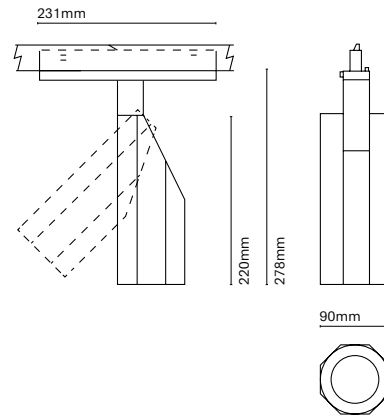

Accessories

06991-	Oval Flood 16x60°
06992-	Square lens
06993-	Moon 60 - Honeycomb

• Customization options available under request:
Special colors (minimum units)

06911-
Moon Spotlight 90mm

06912-
Moon Spotlight 90mm