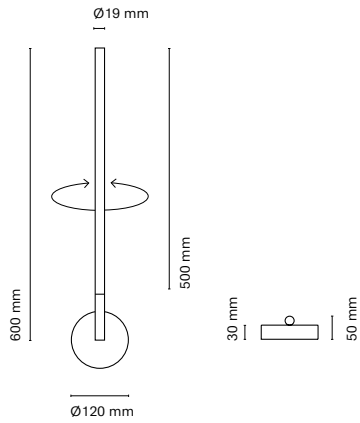

* Black canopy

31175-
Line Wall Vertical 600 mm

31177-
Line Wall Vertical 850 mm

31182-
Line Wall Horizontal Double 600 mm

31185-
Line Wall Horizontal Double 1200 mm

	Colour	CRI/Temp.	Led	Dimming
31175-	0 White	H 90 / 2700K	1 1440lm / 9,6W	On-Off
	1 Black	E 90 / 3000K		
	7 Satin Nickel	F 90 / 4000K		
	D Gold			