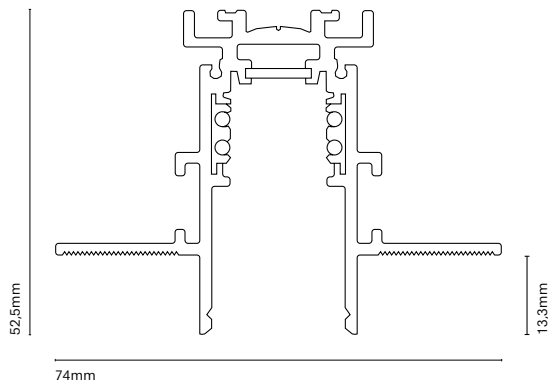

25911L-
25912L-
25913L-
Trimless Embedded 48V Track