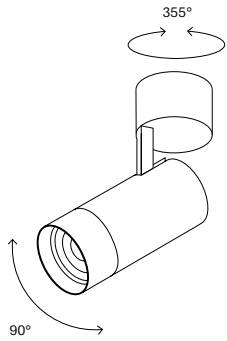

Owwl Surface

26132-

	Colour	CRI/Temp.	Angle	Led	Dimming
26132-	0 White	H 90 / 2700K	Z Zoom 20-60°	2 1900lm / 12W	On-Off
	1 Black	E 90 / 3000K		3 2600lm / 18W	R Edge cut
		F 90 / 4000K		4 3600lm / 25W	N* Dali no-push
		W 90 / 3500K			

* Only 3000 lm