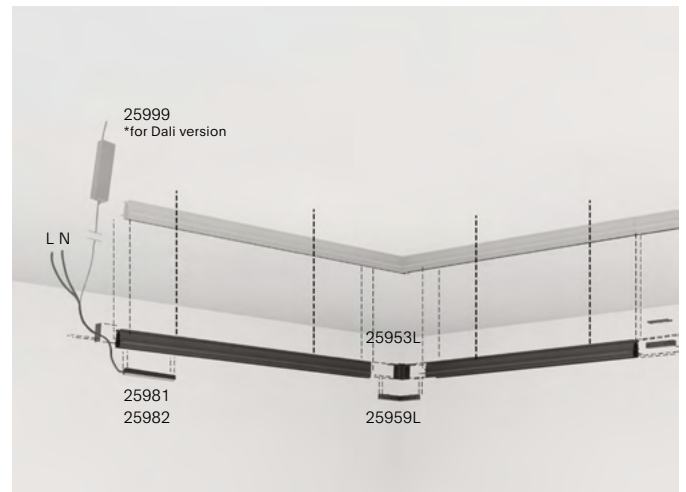

B) Internal power supply option

* A) and B) are excluding