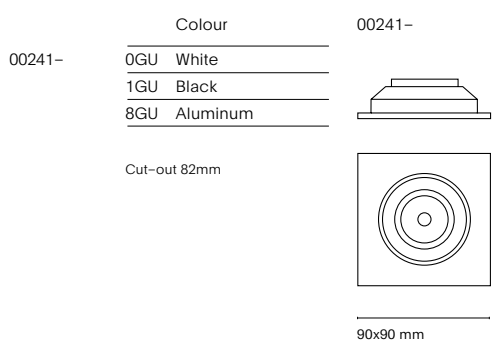

Colour	CRI/Temp.	Angle	Led	Dimming	Index Protection	Emergency
00241-	0 White	H 90 / 2700K	2 20°	0 780 lm / 6W**	- On-Off	- IP20	- No Emergency
	1 Black	E 90 / 3000K	4 40°	1 1070 lm / 9W	R* Edge Cut	P IP65	EM Kit 1h
	8 Aluminum	F 90 / 4000K	6 60°	2 1400 lm / 13W	D* Dali push		
		D* 90 / 18-30K			B Bluetooth		
				M Matter			

* Dim to warm (1800K - 3000K): Only available with 6W dimmable version.
** Dim to warm 635lm / 6W

	Colour	CRI/Temp.	Angle	Led	Dimming	Index Protection	Emergency
00242-	0 White	H 90 / 2700K	2 20°	0 2x 780 lm / 6W**	- On-Off	- IP20	- No Emergency
	1 Black	E 90 / 3000K	4 40°	1 2x 1070 lm / 9W	R* Edge Cut	P IP65	EM Kit 1h
	8 Aluminum	F 90 / 4000K	6 60°	2 2x 1400 lm / 13W	D* Dali push		
		D* 90 / 18-30K			B Bluetooth		
				M Matter			

* Dim to warm (1800K - 3000K): Only available with 6W dimmable version.
** Dim to warm 635lm / 6W