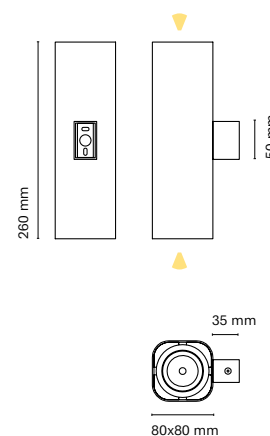

Platinum Wall

ES
PLATINUM Wall es una luminaria con applique de pared de una estética única gracias a sus aristas redondeadas. Aunque pueda parecer una forma muy rígida, es posible bascular la dirección de la fuente de luz y eso permite controlar muy bien el alumbrado. Posibilidad de personalizar con todos los colores de la carta RAL o también en baño electrolítico para acabados en dorado, bronce y grafito. Dentro de la misma familia encontramos también su versión adosada.

FR
PLATINUM Wall est une applique murale avec une esthétique unique grâce à ses bords arrondis. Bien que la forme puisse sembler très rigide, il est possible d'incliner la direction de la source lumineuse, ce qui permet de très bien contrôler l'éclairage. Possibilité de personnalisation avec toutes les couleurs de la carte RAL ou également en bain électrolytique pour des finitions en or, bronze et graphite. Dans la même famille, il existe également une version pour montage en surface.

IT
PLATINUM Wall è un'applique con un'estetica unica grazie ai suoi bordi arrotondati. Anche se può sembrare una forma molto rigida, è possibile inclinare la direzione della fonte di luce e questo permette di controllare molto bene l'illuminazione. Possibilità di personalizzare con tutti i colori della tabella RAL o anche in bagno elettrolitico per finiture in oro, bronzo e grafite. All'interno della stessa famiglia c'è anche una versione a montaggio superficiale.