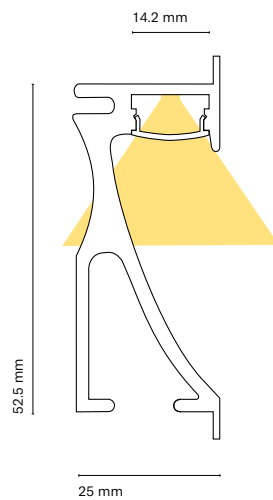

	Colour	Lenght	
15652-	0 White	200	200 cm
	8 Silver	150	150 cm
		100	100 cm
		050	50 cm

Accessories

		Lenght	
22303-	Transparent diffuser (loss by diffuser 5%)	200	200 cm
22304-	Opal diffuser (loss by diffuser 30%)	150	150 cm
		100	100 cm
		050	50 cm