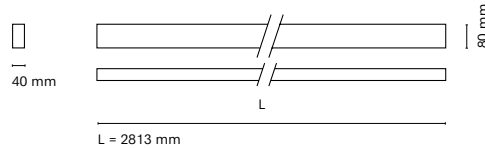

16120-
Infinity Microprismatic IP43 2813mm

	Colour	CRI/Temp.	Led	Dimming	Emergency
16109-	0 White	H 90 / 2700K	L 8100lm / 54W	- On-Off	- No Emergency
16119-	1 Black	E 90 / 3000K	H 14850lm / 99W	D* Dali push	EM Kit 1h (*)
	2 Grey	F 90 / 4000K	A* 9675-10260 lm / 63,9W	B* Bluetooth	
		T* 80 / 27-65K			

	Colour	CRI/Temp.	Led	Dimming	Emergency
16110-	0 White	H 90 / 2700K	L 9000lm / 60W	- On-Off	- No Emergency
16120-	1 Black	E 90 / 3000K	H 16500lm / 110W	D Dali push	EM Kit 1h (*)
	2 Grey	F 90 / 4000K		B Bluetooth	

(*) Only for low versión

* Asterisk indicates the combination Tuneable White

• Customization options available under request:
Special colors (minimum units)