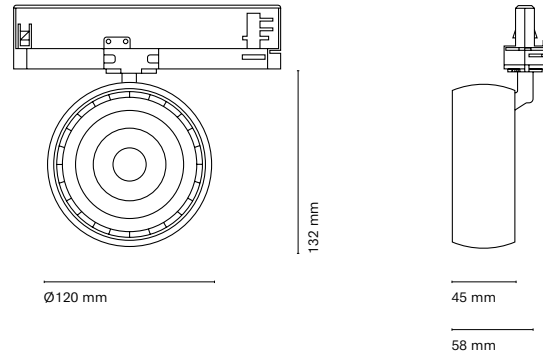

06101-

06103-

06102-

	Colour	CRI/Temp.	Angle	Led	Dimming
06101-	0 White	H 90 / 2700K	1 15°	2 1500lm / 12,5W	On-Off
	1 Black	E 90 / 3000K	3 36°		D Dali push
		F 90 / 4000K			B Bluetooth
		W 90 / 3500K			

	Colour	CRI/Temp.	Angle	Led	Dimming
06102-	0 White	H 90 / 2700K	1 15°	2 1500lm / 12,5W	On-Off
	1 Black	E 90 / 3000K	3 36°	3 2000lm / 18W	D Dali push
		F 90 / 4000K			B Bluetooth
		W 90 / 3500K			

	Colour	CRI/Temp.	Angle	Led	Dimming
06103-	0 White	H 90 / 2700K	1 15°	3 2000lm / 18W	On-Off
	1 Black	E 90 / 3000K	3 36°	4 3000lm / 26W	D Dali push
		F 90 / 4000K			B Bluetooth
		W 90 / 3500K