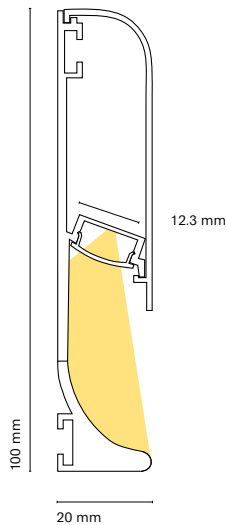

Maximum power
20W

	Colour	Lenght
22012-	0 White	200 200 cm
	1 Black	150 150 cm
	8 Silver	100 100 cm
		050 50 cm

Accessories

		Lenght
22303-	Transparent diffuser (loss by diffuser 5%)	200 200 cm
22304-	Opal diffuser (loss by diffuser 30%)	150 150 cm
		100 100 cm
		050 50 cm