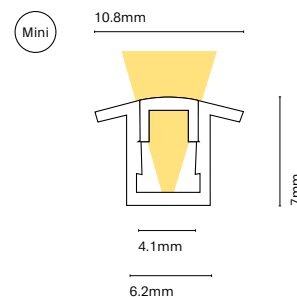

Colour	Lenght	
22002-	8 Silver	200	200 cm
		150	150 cm
		100	100 cm
		050	50 cm

Accessories

		Lenght	
22301-	Transparent diffuser (loss by diffuser 5%)	200	200 cm
22302-	Opal diffuser (loss by diffuser 30%)	150	150 cm
		100	100 cm
		050	50 cm
22501-	End cap with hole		
22502-	End cap without hole		
22503-	Fixation clip		

22301-
22302-

22501-
22502-

22503-

Accessories

		Lenght	
22301-	Transparent diffuser (loss by diffuser 5%)	200	200 cm
22302-	Opal diffuser (loss by diffuser 30%)	150	150 cm
		100	100 cm
		050	50 cm
22504-	End cap with hole		
22505-	End cap without hole		

22504-
22505-