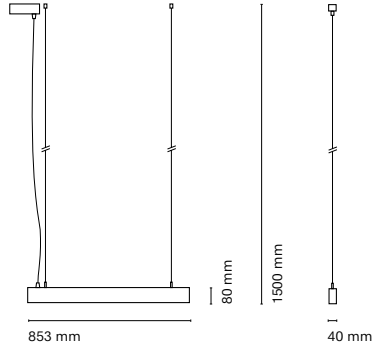

16122-
Infinity Air Opal 573mm

16132-
Infinity Air Microprismatic 573mm

16142-
Infinity Air Opal IP43 573mm

16152-
Infinity Air Microprismatic IP43 573mm

16123-
Infinity Air Opal 853mm

16133-
Infinity Air Microprismatic 853mm

16143-
Infinity Air Opal IP43 853mm

16153-
Infinity Air Microprismatic IP43 853mm

16124-
Infinity Air Opal 1133mm

16134-
Infinity Air Microprismatic 1133mm

16144-
Infinity Air Opal IP43 1133mm

16154-
Infinity Air Microprismatic IP43 1133mm

Infinity Air

	Colour	CRI/Temp.	Led	Dimming
16122-	0 White	H 90 / 2700K	L 1800lm / 12W	On-Off
16132-	1 Black	E 90 / 3000K	H 3300lm / 22W	Dali push
16142-	2 Grey	F 90 / 4000K	A* 2150-2280 lm / 14,2W	Bluetooth
16152-		T* 80 / 27-65K	B* 3040-3240 lm / 21,4W	Cord Switch

	Colour	CRI/Temp.	Led	Dimming	Emergency
16123-	0 White	H 90 / 2700K	L 2700lm / 18W	- On-Off	- No Emergency
16133-	1 Black	E 90 / 3000K	H 4950lm / 33W	D* Dali push	EM Kit 1h
16143-	2 Grey	F 90 / 4000K	A* 3225-2420 lm / 21,3W	B* Bluetooth	
16153-		T* 80 / 27-65K	B* 4560-4860 lm / 32,1W	C Cord Switch	
				I Intelligent	

	Colour	CRI/Temp.	Led	Dimming	Emergency
16124-	0 White	H 90 / 2700K	L 3600lm / 24W	- On-Off	- No Emergency
16134-	1 Black	E 90 / 3000K	H 6600lm / 44W	D* Dali push	EM Kit 1h
16144-	2 Grey	F 90 / 4000K	A 4300-4560 lm / 28,4W	B* Bluetooth	
16154-		T* 80 / 27-65K	B 6080-6480 lm / 42,8W	C Cord Switch	
				I Intelligent	

* Asterisk indicates the combination Tuneable White

**With the Intelligent Dimming system, the length of the luminaire is +50mm

• Customization options available under request:
Special colors (minimum units)