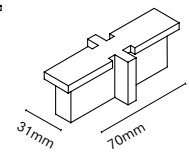

Surface mounted / Suspended

07101H-
07102H-
07103H-
Three-Phase 16A Track System
Surface Mounted

07101H-	Track 100cm
07102H-	Track 200cm
07103H	Track 300cm

Colour	
0	White
1	Black

07302H-
07312H-

07303H-

07304H-

Accessories

07302H-	Right power supply
07312H-	Left power supply
07303H-	Central power supply
07304H-	Contact joint
07305H-	Internal 90° connector
07315H-	External 90° connector
07307H-	Electrified Flexible Bend connector
07308H-	Internal right "T" connector
07318H-	Internal left "T" connector
07310H-	External "X" connector
07306H-	End Cap
07309H-	Suspension kit (3m-1 uds)
07301-	Universal connector

Colour	
0	White
1	Black

07305H-
07315H-

07307H-

07308H-
07318H-

07310H-

07306H-

07309H-

07301-