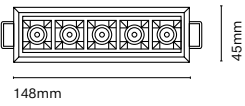

Cut-out 67x38mm

19105-