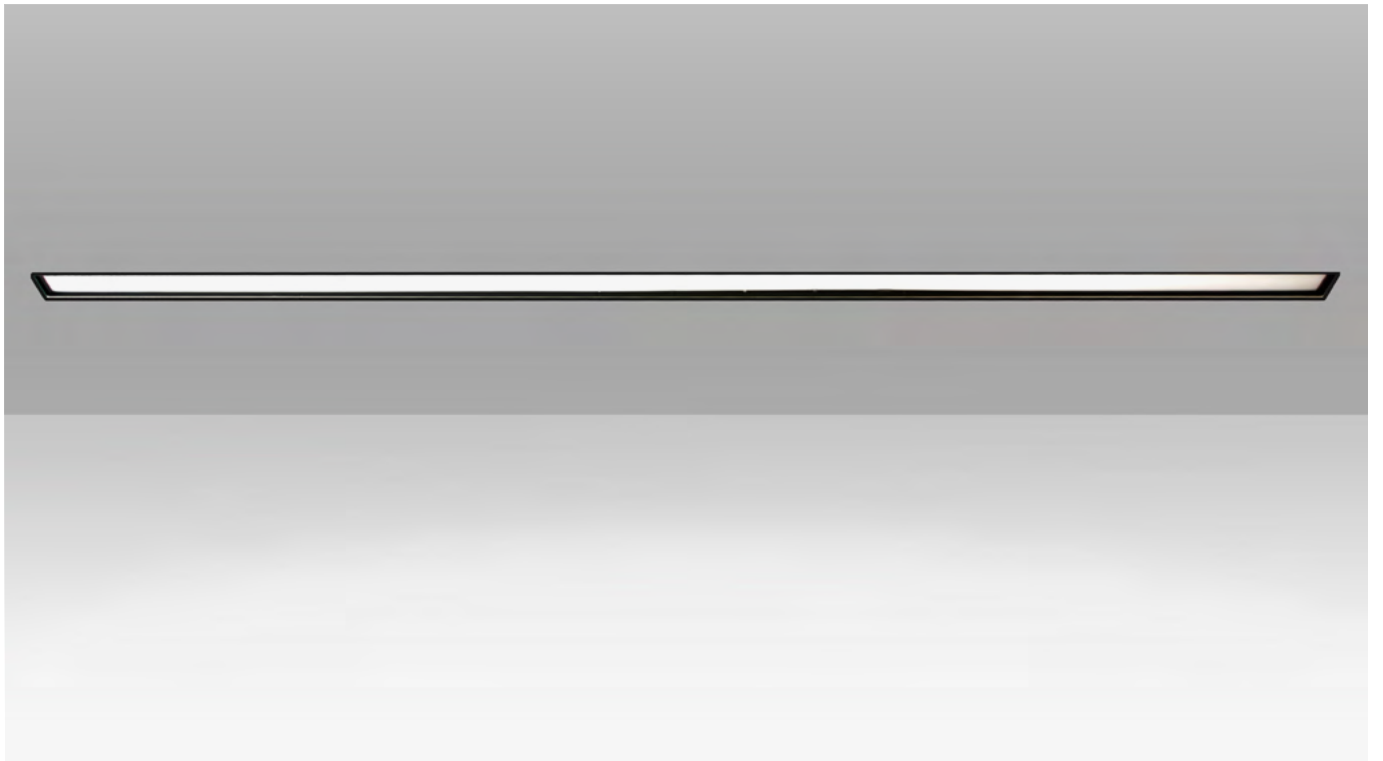

16202-
Infinity Frame Opal IP43 580mm