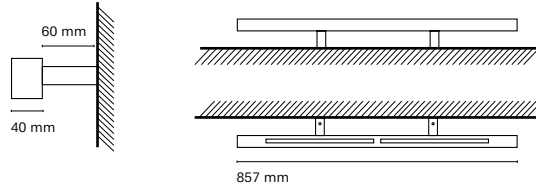

16413-
Infinity Wall Up&Down 857mm