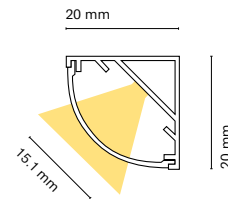

Colour	Lenght
22004-	8 Silver	200 200 cm
		150 150 cm
		100 100 cm
		050 50 cm

Accessories

		Lenght
22303-	Transparent diffuser (loss by diffuser 5%)	200 200 cm
22304-	Opal diffuser (loss by diffuser 30%)	150 150 cm
22312-	Black diffuser (loss by diffuser 80%)	100 100 cm
		050 50 cm
22525-	End cap with hole	
22526-	End cap without hole	
22541-	Dock + clip for false ceiling	

Accessories

		Lenght
22305-	Transparent diffuser (loss by diffuser 5%)	200 200 cm
22306-	Opal diffuser (loss by diffuser 30%)	150 150 cm
		100 100 cm
		050 50 cm
22510-	End cap with hole	
22511-	End cap without hole	
22512-	Fixation clip	

22303-
22304-

22312-

22525-
22526-

22305-
22306-

22510-
22511-

22512-