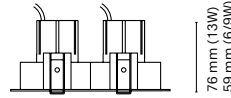

Cut out 90x90mm

02412-

175 mm

Cut out: 150x90mm

02413-

250 mm

Cut out: 225x90mm

	Colour	CRI/Temp.	Angle	Led	Dimming	Emergency
02411-	0 White	H 90 / 2700K	2 20°	0 780 lm / 6W**	- On-Off	- No Emergency
	1 Black	E 90 / 3000K	4 40°	1 1070 lm / 9W	R* Edge Cut	EM Kit 1h
	2 Grey	F 90 / 4000K	6 60°	2 1400 lm / 13W	D* Dali push	
		D* 90 / 18-30K			B Bluetooth	
				M Matter		