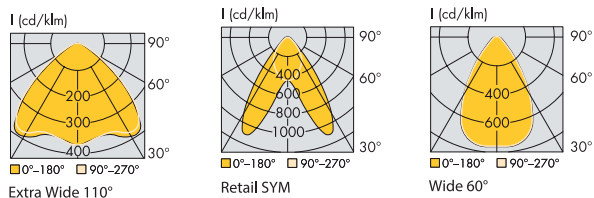

OPTICS

COLOURS

	WS	Satin White *Textured finised	PIXP A .. . . . WS
	BS	Satin Black *Textured finised	PIXP A .. . . . BS

*Optional, please consult