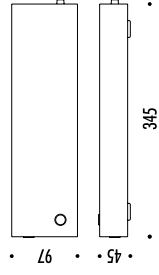

The sizes are expressed in millimeters.

DRIVER

1A20804	NERO OPACO / MATT BLACK - 3000K	ORIGINE 290 24 V DC - 25 W LED - 1600 lm - CRI > 85 CAVO NERO - KIT DI ALIMENTAZIONE OBI DRIVER LED INCLUSO IN PUT 100-240 V - BLACK CABLE - COMPULSORY POWER SUPPLY INCLUDES LED DRIVER INPUT 100-240 V - 50
1A20804-27	NERO OPACO / MATT BLACK - 2700K	
1A20904	NERO OPACO / MATT BLACK - 3000K	ORIGINE 390 24 V DC - 30 W LED - 2290 lm - CRI > 85 CAVO NERO - KIT DI ALIMENTAZIONE OBI DRIVER LED INCLUSO IN PUT 100-240 V - BLACK CABLE - COMPULSORY POWER SUPPLY INCLUDES LED DRIVER INPUT 100-240 V - 50
1A20904-27	NERO OPACO / MATT BLACK - 2700K	
1A21004	NERO OPACO / MATT BLACK - 3000K	ORIGINE 490 24 V DC - 35 W LED - 2900 lm - CRI > 85 CAVO NERO - KIT DI ALIMENTAZIONE OBI DRIVER LED INCLUSO IN PUT 100-240 V - BLACK CABLE - COMPULSORY POWER SUPPLY INCLUDES LED DRIVER INPUT 100-240 V - 50
1A21004-27	NERO OPACO / MATT BLACK - 2700K	