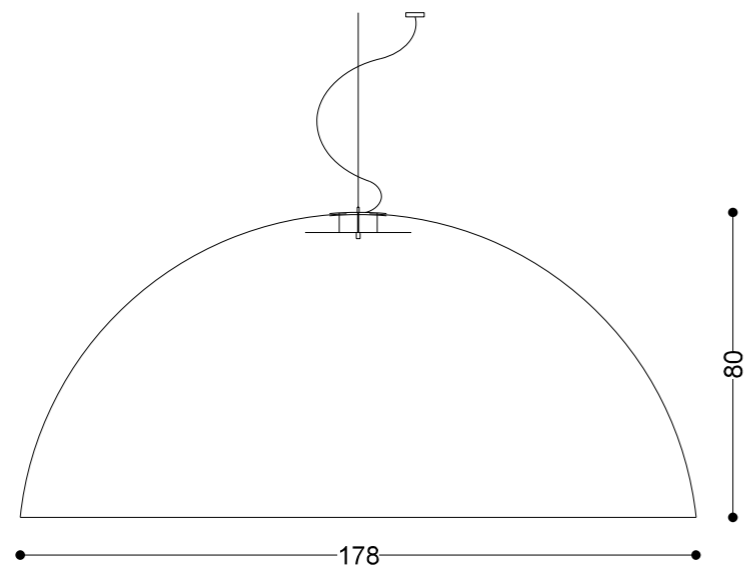

The result has been likened to a “Calimero” dome, a giant bell, a half moon....
Everybody seems to have a different name for it.

design by Bart Lens.

°sphere large 178

SPH.L.127.000	1 x E27 socket - excl lamp
SPH.L.227.000	2 x E27 socket - excl lamps
SPH.L.327.000	3 x E27 socket - excl lamps
SPH.L.427.000	4 x E27 socket - excl lamps
SPH.L.227.0PD	2 x E27 socket with pull dimmer - excl lamps
SPH.L.327.0PD	3 x E27 socket with pull dimmer - excl lamps
SPH.L.427.0PD	4 x E27 socket with pull dimmer - excl lamps
SPH.L.2200.000	TL circuline 22W
SPH.L.0040.000	TL circuline 40W
SPH.L.0055.000	TL circuline 55W
SPH.L.2240.000	TL circ 22W + 40W
SPH.L.2255.000	TL circ 22W + 55W
SPH.L.2200.127	TL circ 22W + 1 x E27 socket
SPH.L.0040.127	TL circ 40W + 1 x E27 socket
SPH.L.2240.127	TL circ 22W + 40W + 1 x E27 socket

PLX.SPH.30	coverplate plexi 30 cm Ø
PLX.SPH.50	coverplate plexi 50 cm Ø

SPH.L.1LED.3000	LED disc 3000lm,dimmable(1-10V) 2700K Warm white
SPH.L.3LED.9000	LED disc 9000lm,dimmable(1-10V) 2700K Warm white

material: ABS plastic, optional RAL colors both inside and out - weight: 25,5 kg - included : 2m cable, rosas and suspension
230VAC - max 250W

°sphere medium 140

SPH.M.127.000	SPH.S.127.000
SPH.M.227.000	SPH.S.227.000
SPH.M.327.000	SPH.S.327.000
SPH.M.427.000	SPH.S.427.000
SPH.M.227.0PD	SPH.S.227.0PD
SPH.M.327.0PD	SPH.S.327.0PD
SPH.M.427.0PD	SPH.S.427.0PD
SPH.M.2200.000	SPH.S.2200.000
SPH.M.0040.000	SPH.S.0040.000
SPH.M.0055.000	SPH.S.0055.000
SPH.M.2240.000	SPH.S.2240.000
SPH.M.2255.000	SPH.S.2255.000
SPH.M.2200.127	SPH.S.2200.127
SPH.M.0040.127	SPH.S.0040.127
SPH.M.2240.127	SPH.S.2240.127

PLX.SPH.30	
PLX.SPH.50	

SPH.M.1LED.3000	SPH.S.1LED.1250*
SPH.M.3LED.9000	

material: ABS plastic, optional RAL colors both inside and out - weight: M 13,5kg S 5kg
included : 2m cable, rosas and suspension - 230VAC - sphere medium max 150W, sphere small max 100W