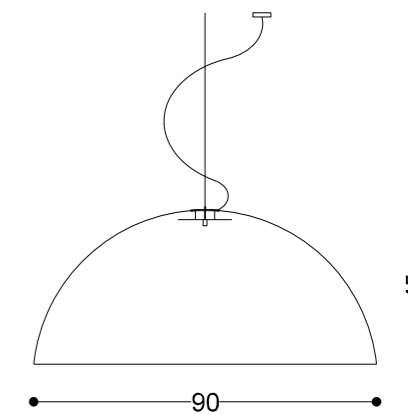

PLX.SPH.30	coverplate plexi 30 cm Ø
PLX.SPH.50	coverplate plexi 50 cm Ø

SPH.L.1LED.3000	LED disc 3000lm,dimmable(1-10V) 2700K Warm white
SPH.L.3LED.9000	LED disc 9000lm,dimmable(1-10V) 2700K Warm white

material: ABS plastic, optional RAL colors both inside and out - weight: 25,5 kg - included : 2m cable, rosas and suspension
230VAC - max 250W

°sphere medium 140

SPH.M.127.000	SPH.S.127.000
SPH.M.227.000	SPH.S.227.000
SPH.M.327.000	SPH.S.327.000
SPH.M.427.000	SPH.S.427.000
SPH.M.227.0PD	SPH.S.227.0PD
SPH.M.327.0PD	SPH.S.327.0PD
SPH.M.427.0PD	SPH.S.427.0PD
SPH.M.2200.000	SPH.S.2200.000
SPH.M.0040.000	SPH.S.0040.000
SPH.M.0055.000	SPH.S.0055.000
SPH.M.2240.000	SPH.S.2240.000
SPH.M.2255.000	SPH.S.2255.000
SPH.M.2200.127	SPH.S.2200.127
SPH.M.0040.127	SPH.S.0040.127
SPH.M.2240.127	SPH.S.2240.127

PLX.SPH.30	
PLX.SPH.50	

SPH.M.1LED.3000	SPH.S.1LED.1250*
SPH.M.3LED.9000	

material: ABS plastic, optional RAL colors both inside and out - weight: M 13,5kg S 5kg
included : 2m cable, rosas and suspension - 230VAC - sphere medium max 150W, sphere small max 100W

coverplate plexi 30 cm Ø
coverplate plexi 50 cm Ø

LED disc 3000lm,dimmable(1-10V) 2700K Warm white	*LED disc 1250lm
LED disc 9000lm,dimmable(1-10V) 2700K Warm white	