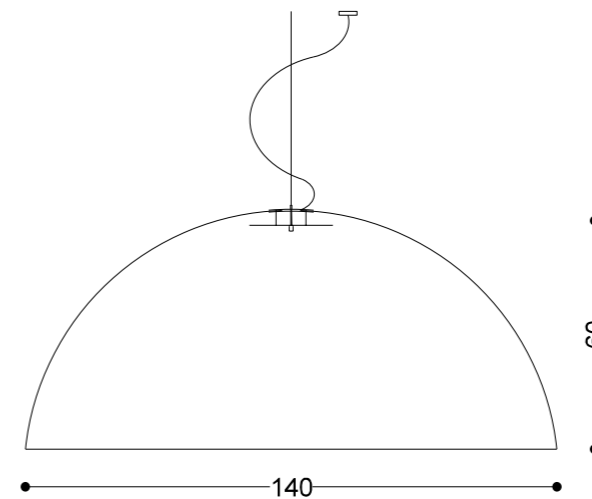

The result has been likened to a “Calimero” dome, a giant bell, a half moon....
Everybody seems to have a different name for it.

design by Bart Lens.

°sphere large 178

SPH.L.127.000	1 x E27 socket - excl lamp
SPH.L.227.000	2 x E27 socket - excl lamps
SPH.L.327.000	3 x E27 socket - excl lamps
SPH.L.427.000	4 x E27 socket - excl lamps
SPH.L.227.0PD	2 x E27 socket with pull dimmer - excl lamps
SPH.L.327.0PD	3 x E27 socket with pull dimmer - excl lamps
SPH.L.427.0PD	4 x E27 socket with pull dimmer - excl lamps
SPH.L.2200.000	TL circuline 22W
SPH.L.0040.000	TL circuline 40W
SPH.L.0055.000	TL circuline 55W
SPH.L.2240.000	TL circ 22W + 40W
SPH.L.2255.000	TL circ 22W + 55W
SPH.L.2200.127	TL circ 22W + 1 x E27 socket
SPH.L.0040.127	TL circ 40W + 1 x E27 socket
SPH.L.2240.127	TL circ 22W + 40W + 1 x E27 socket

PLX.SPH.30	coverplate plexi 30 cm Ø
PLX.SPH.50	coverplate plexi 50 cm Ø

SPH.L.1LED.3000	LED disc 3000lm,dimmable(1-10V) 2700K Warm white
SPH.L.3LED.9000	LED disc 9000lm,dimmable(1-10V) 2700K Warm white

material: ABS plastic, optional RAL colors both inside and out - weight: 25,5 kg - included : 2m cable, rosas and suspension
230VAC - max 250W

°sphere medium 140

SPH.M.127.000	SPH.S.127.000
SPH.M.227.000	SPH.S.227.000
SPH.M.327.000	SPH.S.327.000
SPH.M.427.000	SPH.S.427.000
SPH.M.227.0PD	SPH.S.227.0PD
SPH.M.327.0PD	SPH.S.327.0PD
SPH.M.427.0PD	SPH.S.427.0PD
SPH.M.2200.000	SPH.S.2200.000
SPH.M.0040.000	SPH.S.0040.000
SPH.M.0055.000	SPH.S.0055.000
SPH.M.2240.000	SPH.S.2240.000
SPH.M.2255.000	SPH.S.2255.000
SPH.M.2200.127	SPH.S.2200.127
SPH.M.0040.127	SPH.S.0040.127
SPH.M.2240.127	SPH.S.2240.127

PLX.SPH.30	
PLX.SPH.50	

SPH.M.1LED.3000	SPH.S.1LED.1250*
SPH.M.3LED.9000	

material: ABS plastic, optional RAL colors both inside and out - weight: M 13,5kg S 5kg
included : 2m cable, rosas and suspension - 230VAC - sphere medium max 150W, sphere small max 100W